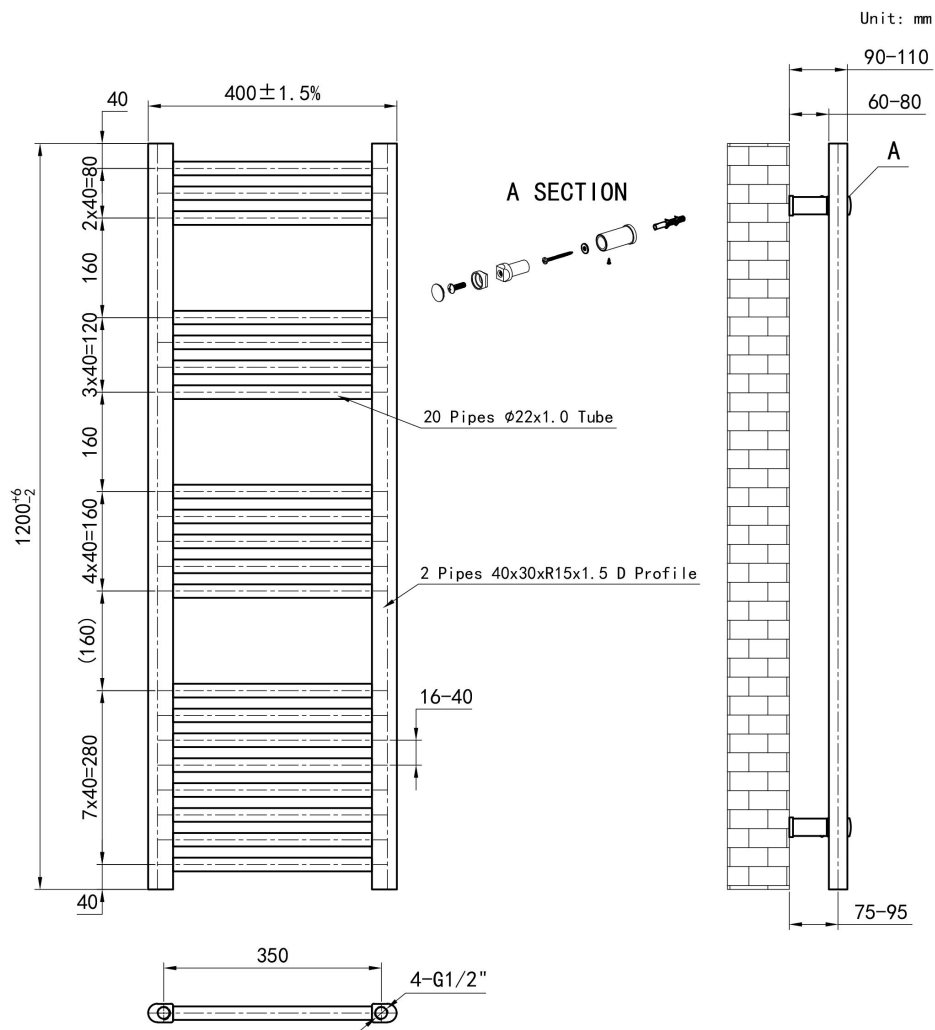

### General Information

Product:	41.0679
Description:	Wendover Straight Multirail 1200 x 400
Website Link:	<a href="#">(Click Here)</a>
Product Type:	Towel Rail
Brand:	Eastbrook Company
Colour:	Matt Black
Material:	Mild Steel
Height (mm):	1200mm
Width (mm):	400mm
Net Weight (kg):	7.66kg
Product Range:	Wendover

## Drawing

### Wendover Straight 1200 x 400mm. Technical Drawing

**Eastbrook **  
Eastbrook Road, Gloucester GL4 3DB  
Technical Helpline : 01452 317890  
Mon - Fri / 8am - 5pm  
Email : technical@eastbrookco.com