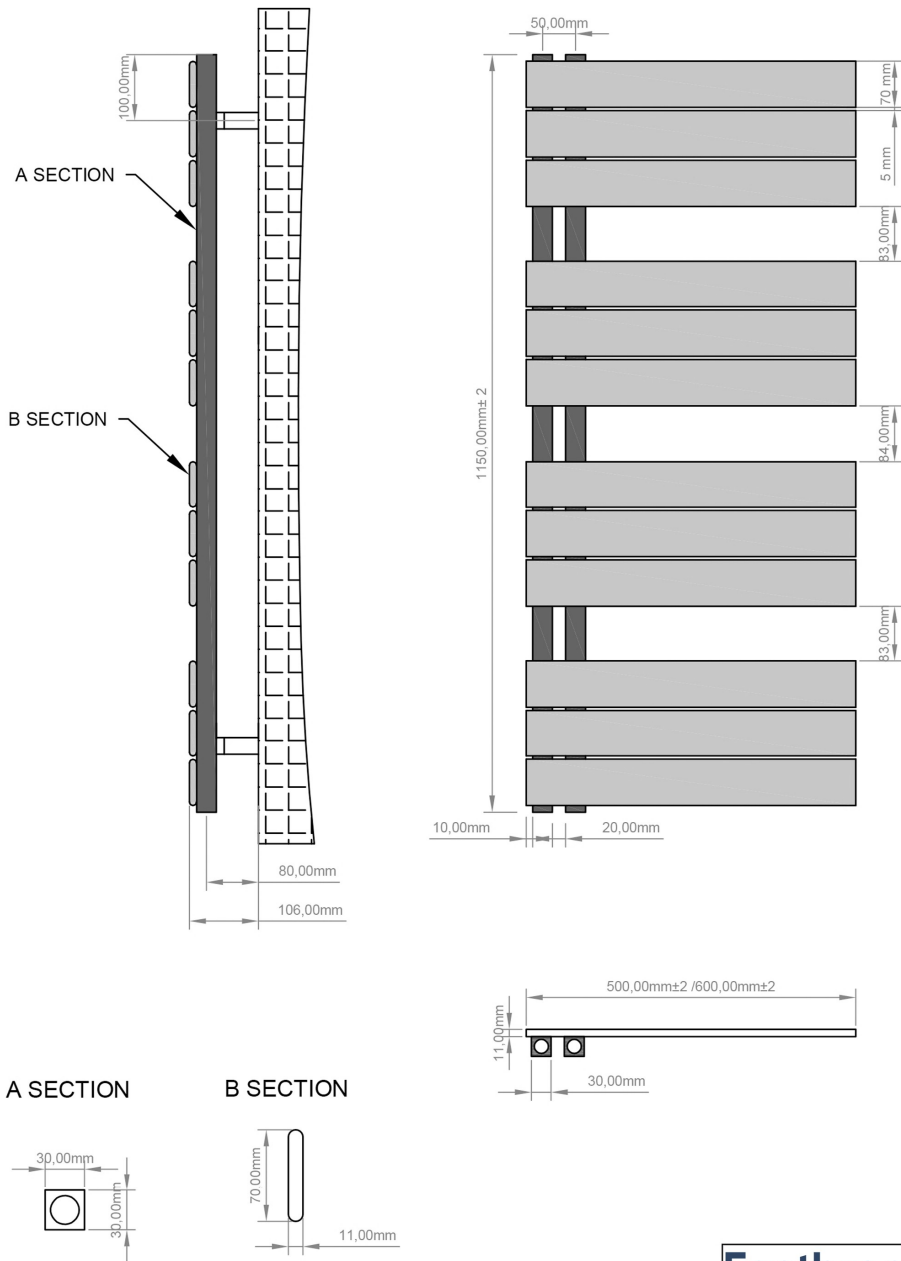

### General Information

Product:	89.0632
Description:	Helmsley 1150 x 500 Towel Rail
Website Link:	<a href="#">(Click Here)</a>
Product Type:	Towel Rail
Brand:	Eastbrook Company
Colour:	Matt Anthracite
Material:	Mild Steel
Height (mm):	1150mm
Width (mm):	500mm
Net Weight (kg):	14.7kg
Product Range:	Helmsley

## Drawing

### Helmsley 1150 x 500/600mm. Technical Drawing

A SECTION

B SECTION

scale:1/2

**Eastbrook **  
Eastbrook Road, Gloucester GL4 3DB  
Technical Helpline : 01452 317890  
Mon - Fri / 8am - 5pm  
Email : [technical@eastbrookco.com](mailto:technical@eastbrookco.com)