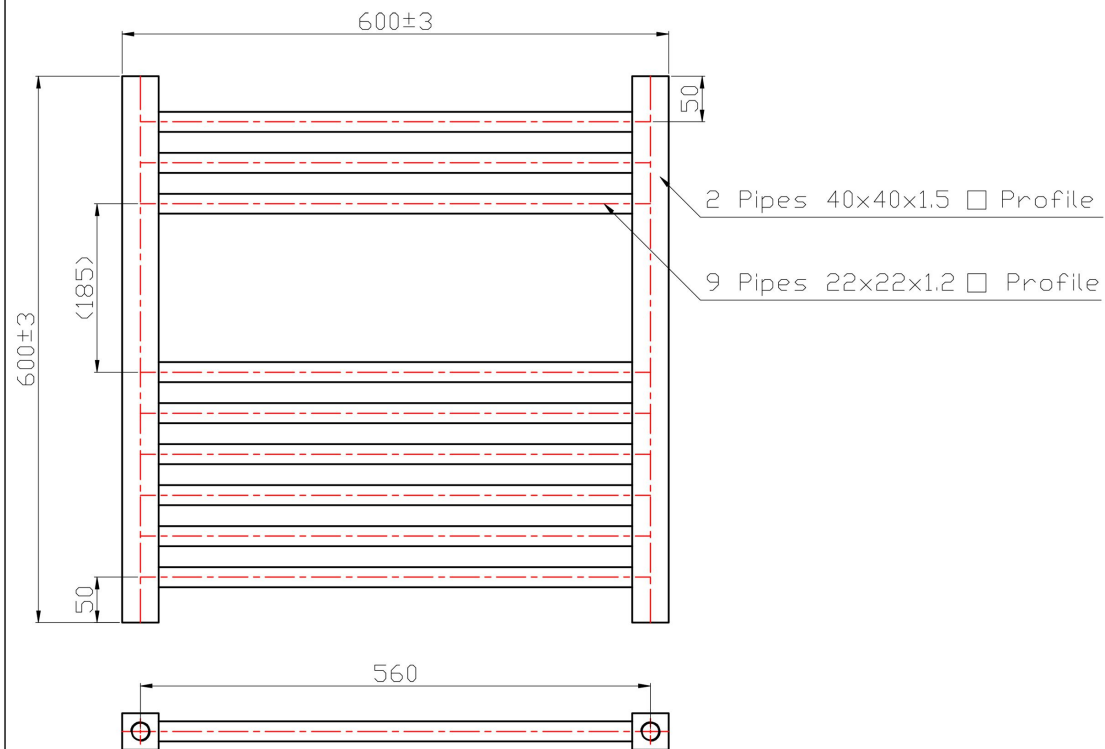

DATASHEET

Image

General Information

Product:	41.0115
Description:	Biava Square 600x600
Website Link:	(Click Here)
Product Type:	Towel Rail
Brand:	Eastbrook Company
Colour:	Chrome
Material:	Mild Steel
Height (mm):	600mm
Width (mm):	600mm
Net Weight (kg):	5.8kg
Product Range:	Biava Square

Drawing

Biava Square Towel Rail 600 x 600mm. Technical Drawing

Eastbrook 
Eastbrook Road, Gloucester GL4 3DB
Technical Helpline : 01452 317890
Mon - Fri / 8am - 5pm
Email : technical@eastbrookco.com