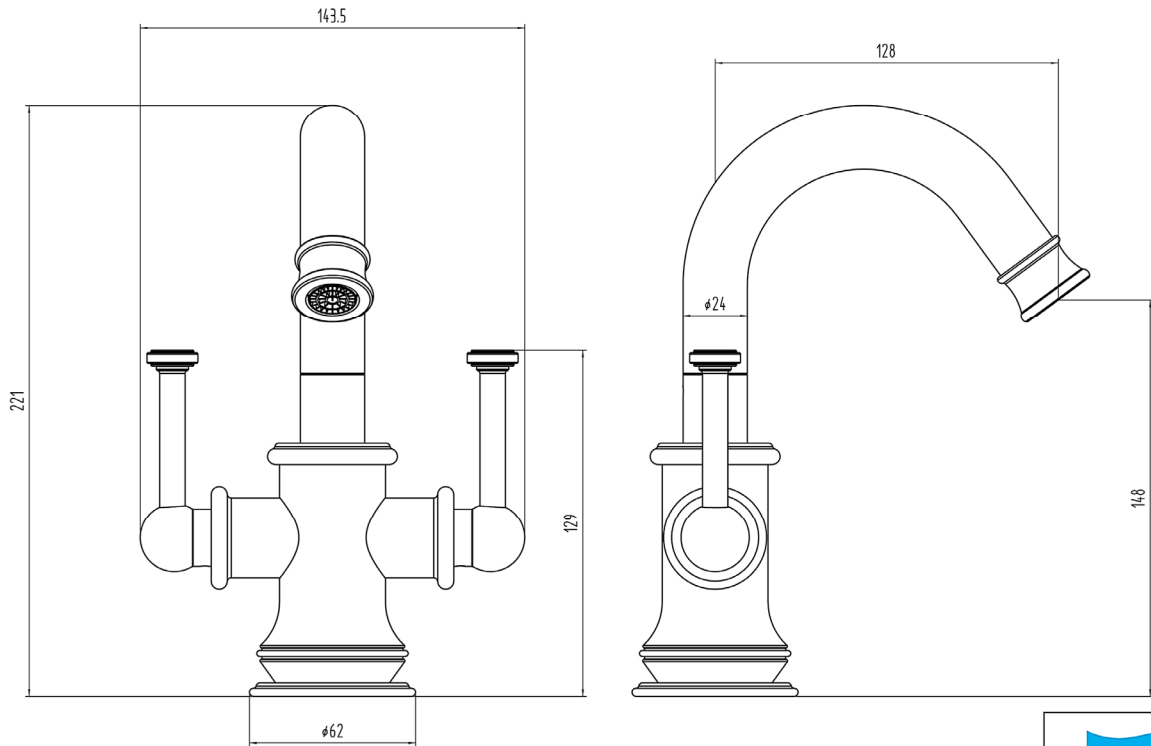

Drawing

Eastbrook

Eastbrook Road, Gloucester GL4 3DB
Technical Helpline : 01452 317890
Mon - Fri / 8am - 5pm
Email : technical@eastbrookco.com