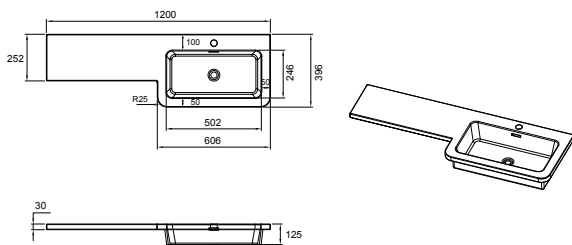

DATASHEET

Image

General Information

Product:	37.2079
Description:	Chaddesley 120cm Polymarble Basin Top RH
Product Type:	Combination Unit Basin Top
Brand:	Eastbrook Company
Colour:	White
Height (mm):	125mm
Width (mm):	1200mm
Length (mm):	396mm
Net Weight (kg) (kg):	14.5kg
Product Range:	Chaddesley

Product Specifications

Warranty:	2 Year(s)
Overflow present:	Yes
Compatible Tap Types:	Deck Mounted
Pre-drilled tap holes:	Yes
Number of Tap holes:	1

Drawing

Chaddesley 120cm Polymarble Basin Top RH (37.2079)