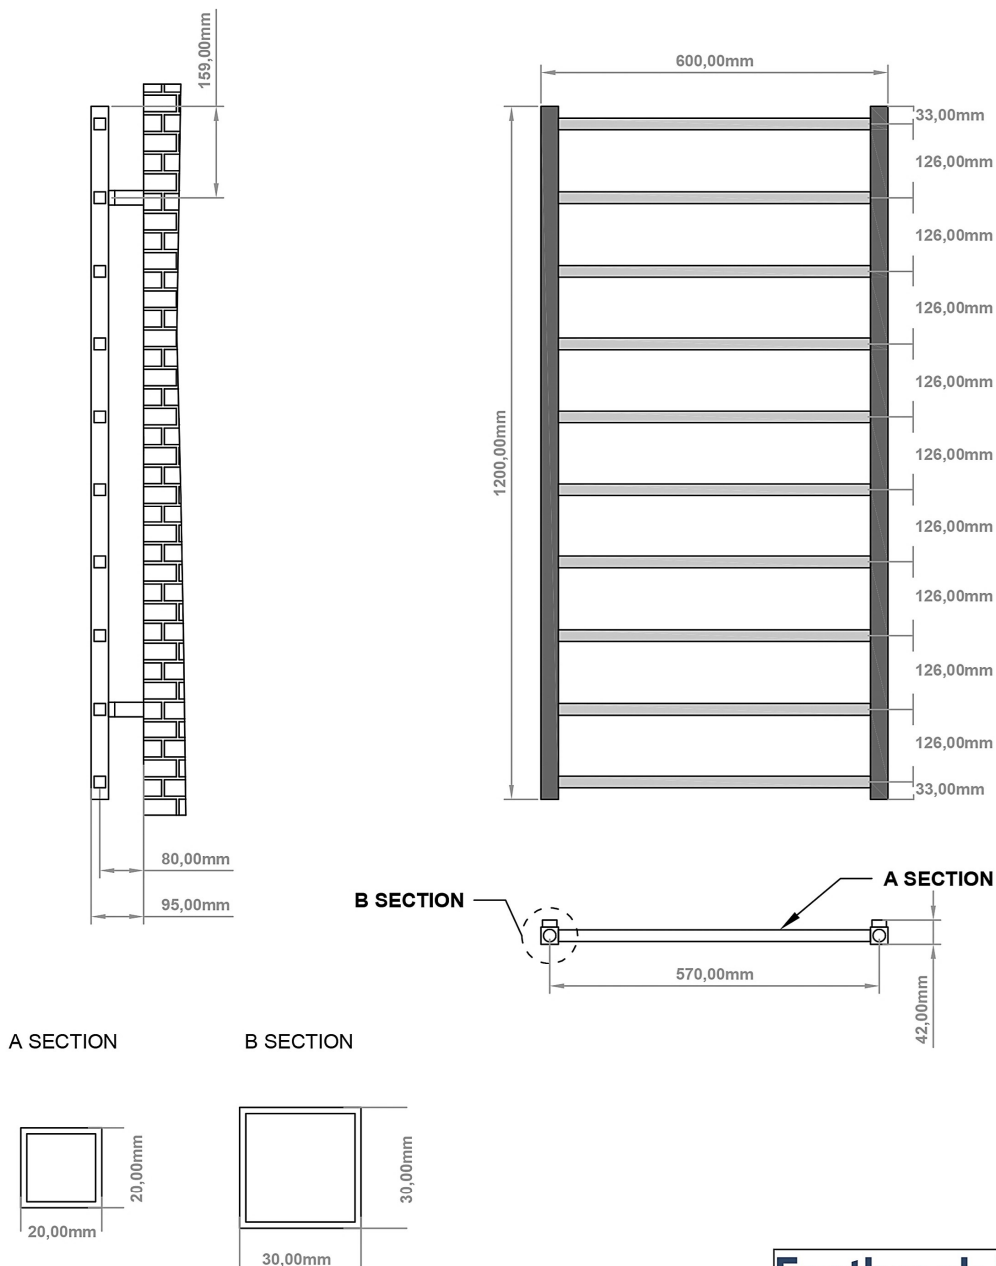

DATASHEET

Image

General Information

Product:	89.1271
Description:	Tuscan Square Towel Rail 1200 x 600
Website Link:	(Click Here)
Product Type:	Towel Rail
Brand:	Eastbrook Company
Colour:	Chrome
Material:	Mild Steel
Height (mm):	1200mm
Width (mm):	600mm
Net Weight (kg):	7.99kg
Product Range:	Tuscan Square

Drawing

Tuscan Square 1200 x 600mm. Technical Drawing

Eastbrook 
Eastbrook Road, Gloucester GL4 3DB
Technical Helpline : 01452 317890
Mon - Fri / 8am - 5pm
Email : technical@eastbrookco.com