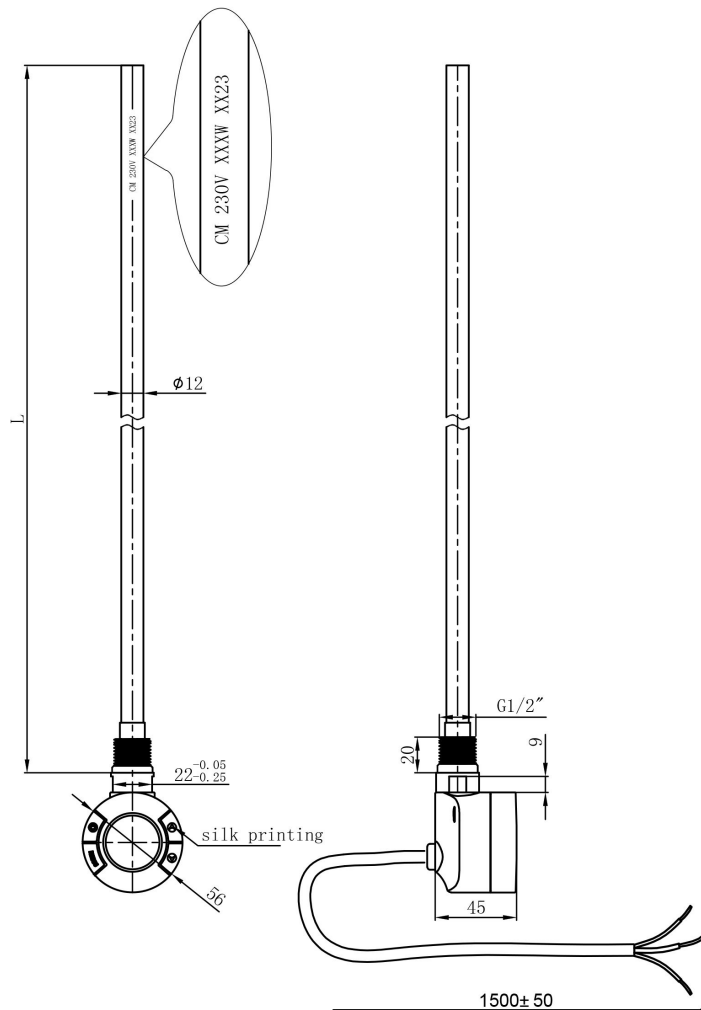

DATASHEET

Image

General Information

Product:	41.0735
Description:	Type B Element Wi-Fi 600W
Website Link:	(Click Here)
Product Type:	Heating Element
Brand:	Eastbrook Company
Colour:	Gloss White
Length (mm):	45mm
Net Weight (kg):	0.36kg
Product Range:	Type B Wi-Fi Element

Product Specifications

Warranty:	2 Year(s)
Watts:	600

Drawing

**Type B Wi-Fi Element
 Technical Drawing**

Power	Resistance Length (L)
150W	245mm.
300W	315mm.
600W	545mm.
900W	755mm.

* Tolerance +/- 5mm.

Notes :

1. Cable colour for gloss white and chrome element is white.
2. Cable colour for matt anthracite and matt black element is black.
3. Cable length for all Type B Wi-Fi elements is 1.5 metre (+/- 5 cm).
4. IP rating is IPX4.