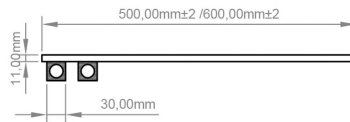

DATASHEET

Image

General Information

| | |
|------------------|--------------------------------|
| Product: | 89.0619 |
| Description: | Helmsley 1400 x 600 Towel Rail |
| Website Link: | (Click Here) |
| Product Type: | Towel Rail |
| Brand: | Eastbrook Company |
| Colour: | Matt White |
| Material: | Mild Steel |
| Height (mm): | 1400mm |
| Width (mm): | 600mm |
| Net Weight (kg): | 19.41kg |
| Product Range: | Helmsley |

Drawing

Helmsley 1400 x 500/600mm. Technical Drawing

A SECTION

B SECTION

scale:1/2

Eastbrook 
Eastbrook Road, Gloucester GL4 3DB
Technical Helpline : 01452 317890
Mon - Fri / 8am - 5pm
Email : technical@eastbrookco.com