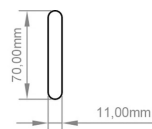

DATASHEET

Image

General Information

| | |
|------------------|--------------------------------|
| Product: | 89.0619 |
| Description: | Helmsley 1400 x 600 Towel Rail |
| Website Link: | (Click Here) |
| Product Type: | Towel Rail |
| Brand: | Eastbrook Company |
| Colour: | Matt White |
| Material: | Mild Steel |
| Height (mm): | 1400mm |
| Width (mm): | 600mm |
| Net Weight (kg): | 19.41kg |
| Product Range: | Helmsley |

Drawing

Helmsley 1400 x 500/600mm. Technical Drawing

A SECTION

B SECTION

scale:1/2

Eastbrook 
Eastbrook Road, Gloucester GL4 3DB
Technical Helpline : 01452 317890
Mon - Fri / 8am - 5pm
Email : technical@eastbrookco.com