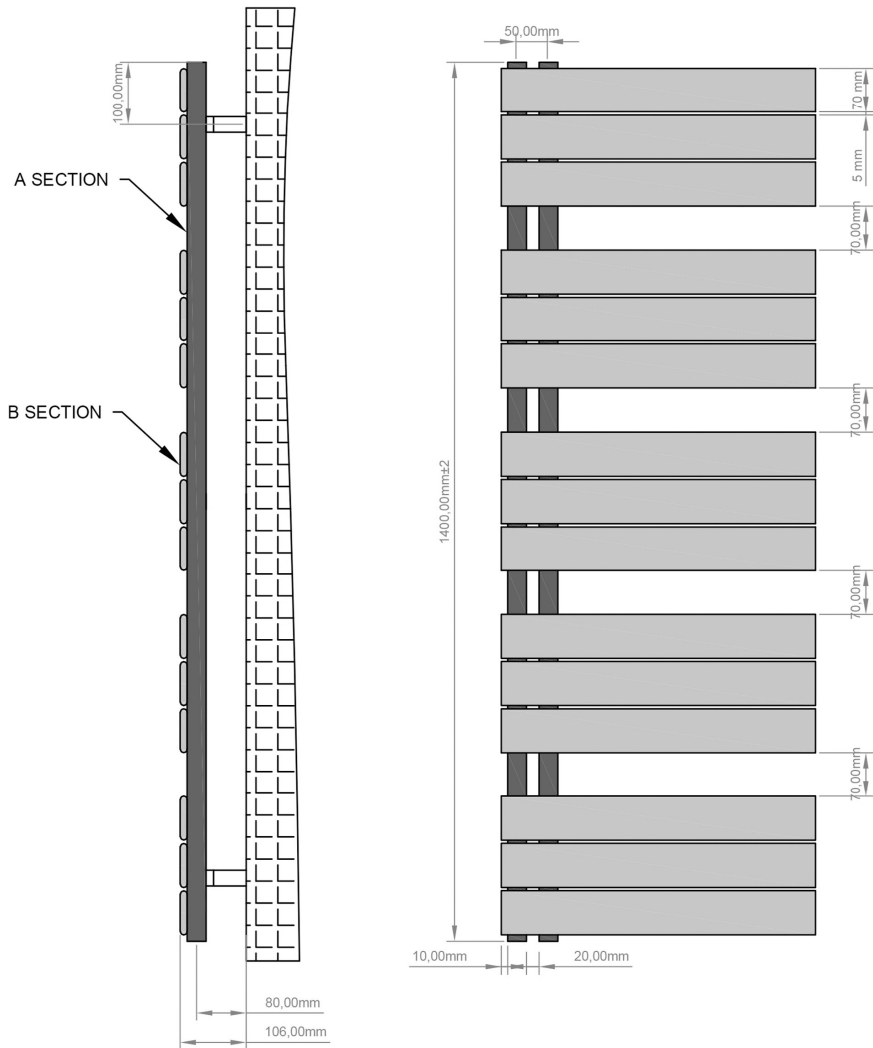

DATASHEET

Image

General Information

| | |
|------------------|--------------------------------|
| Product: | 89.0619 |
| Description: | Helmsley 1400 x 600 Towel Rail |
| Website Link: | (Click Here) |
| Product Type: | Towel Rail |
| Brand: | Eastbrook Company |
| Colour: | Matt White |
| Material: | Mild Steel |
| Height (mm): | 1400mm |
| Width (mm): | 600mm |
| Net Weight (kg): | 19.41kg |
| Product Range: | Helmsley |

Drawing

Helmsley 1400 x 500/600mm. Technical Drawing

A SECTION

B SECTION

scale:1/2

Eastbrook 
Eastbrook Road, Gloucester GL4 3DB
Technical Helpline : 01452 317890
Mon - Fri / 8am - 5pm
Email : technical@eastbrookco.com