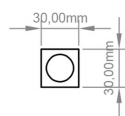

DATASHEET

Image

General Information

| | |
|------------------|--------------------------------|
| Product: | 89.0619 |
| Description: | Helmsley 1400 x 600 Towel Rail |
| Website Link: | (Click Here) |
| Product Type: | Towel Rail |
| Brand: | Eastbrook Company |
| Colour: | Matt White |
| Material: | Mild Steel |
| Height (mm): | 1400mm |
| Width (mm): | 600mm |
| Net Weight (kg): | 19.41kg |
| Product Range: | Helmsley |

Drawing

Helmsley 1400 x 500/600mm. Technical Drawing

A SECTION

B SECTION

scale:1/2

Eastbrook 
Eastbrook Road, Gloucester GL4 3DB
Technical Helpline : 01452 317890
Mon - Fri / 8am - 5pm
Email : technical@eastbrookco.com