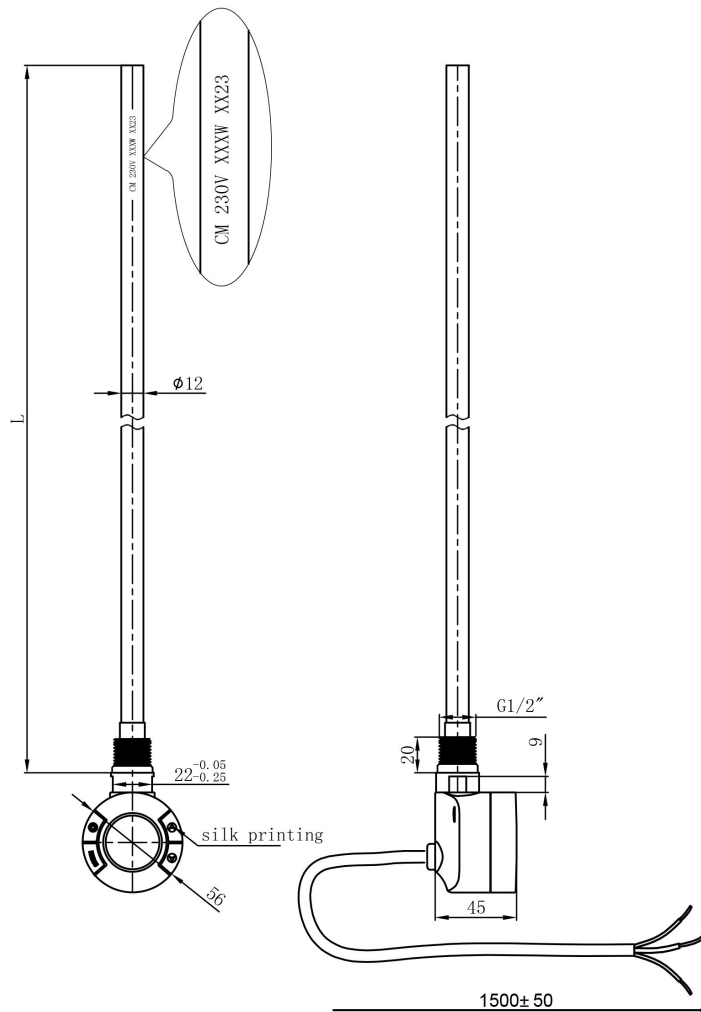

DATASHEET

Image

General Information

Product:	41.0737
Description:	Type B Element Wi-Fi 150W
Website Link:	(Click Here)
Product Type:	Heating Element
Brand:	Eastbrook Company
Colour:	Matt Anthracite
Length (mm):	245mm
Net Weight (kg):	0.26kg
Product Range:	Type B Wi-Fi Element

Product Specifications

Warranty:	2 Year(s)
Watts:	150

Drawing

**Type B Wi-Fi Element
 Technical Drawing**

Power	Resistance Length (L)
150W	245mm.
300W	315mm.
600W	545mm.
900W	755mm.

* Tolerance +/- 5mm.

Notes :

1. Cable colour for gloss white and chrome element is white.
2. Cable colour for matt anthracite and matt black element is black.
3. Cable length for all Type B Wi-Fi elements is 1.5 metre (+/- 5 cm).
4. IP rating is IPX4.