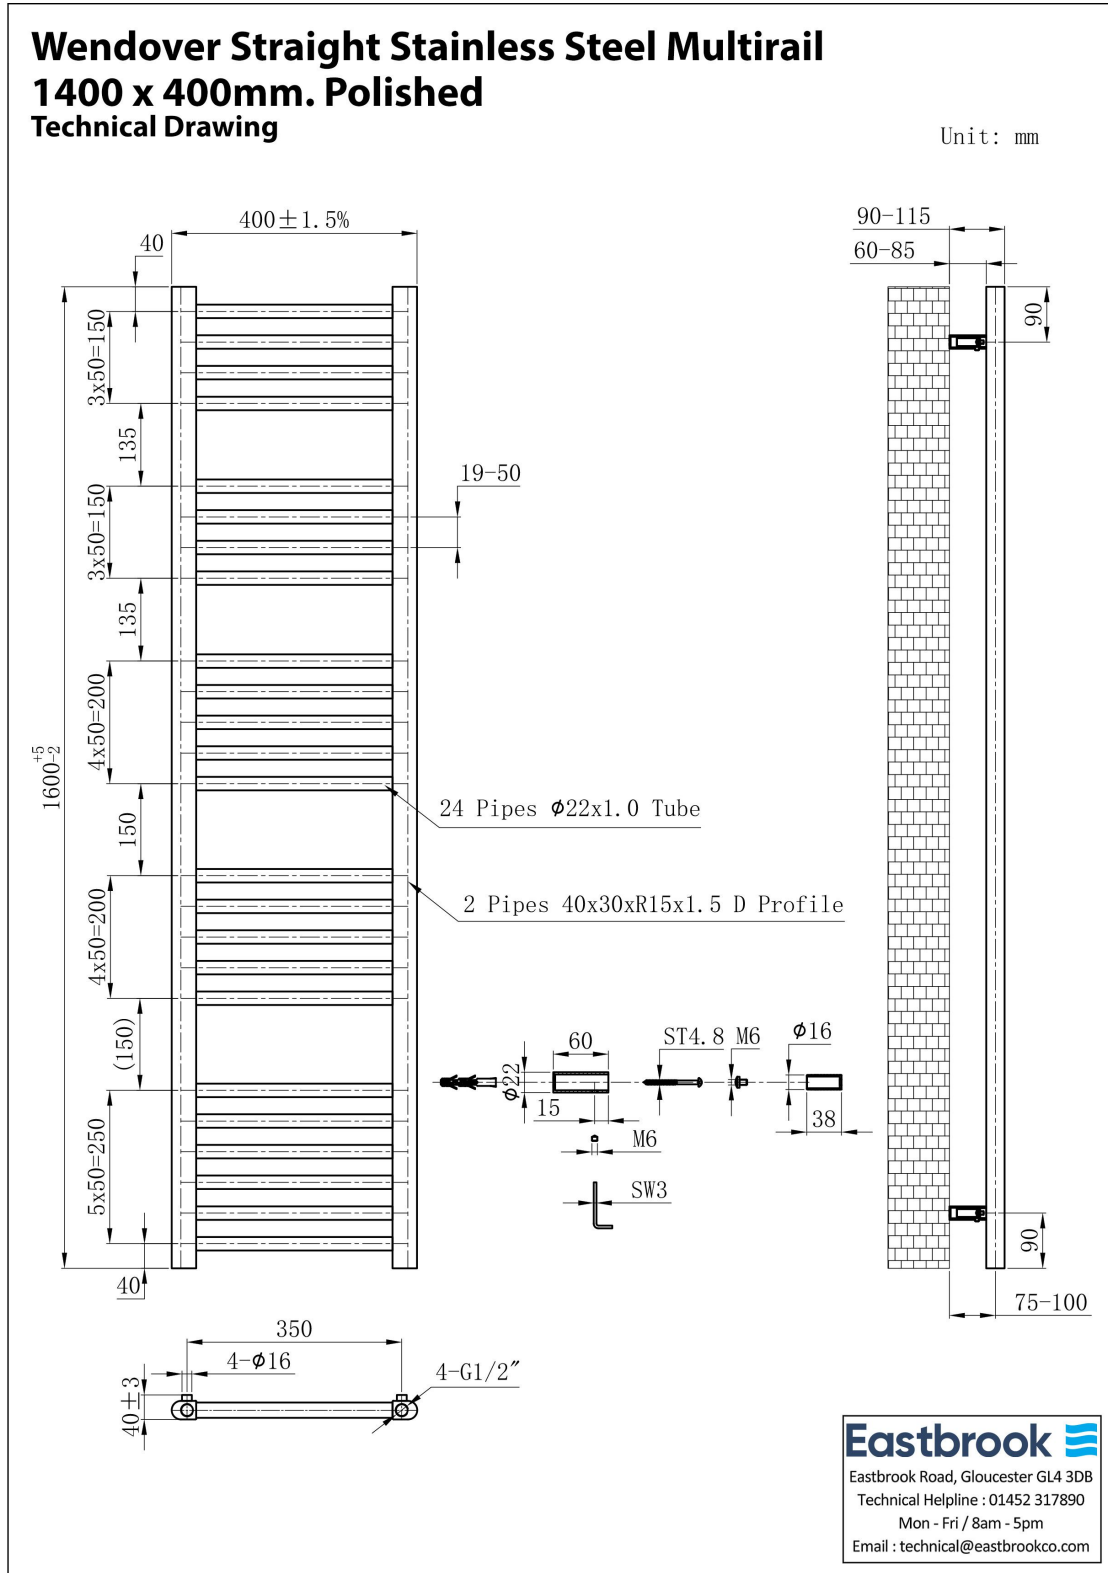

DATASHEET

Image

General Information

Product:	41.1193
Description:	Wendover Straight Stainless Steel Multirail 1400 x 400
Product Type:	Towel Rail
Brand:	Eastbrook Company
Colour:	Mirror Polished
Material:	Mild Steel
Net Weight (kg):	6.8kg
Product Range:	Wendover Stainless Steel

Product Specifications

Warranty:	5 Year(s)
-----------	-----------

Drawing

**Wendover Straight Stainless Steel Multirail
 1400 x 400mm. Polished
 Technical Drawing**

Unit: mm

Eastbrook 
 Eastbrook Road, Gloucester GL4 3DB
 Technical Helpline : 01452 317890
 Mon - Fri / 8am - 5pm
 Email : technical@eastbrookco.com