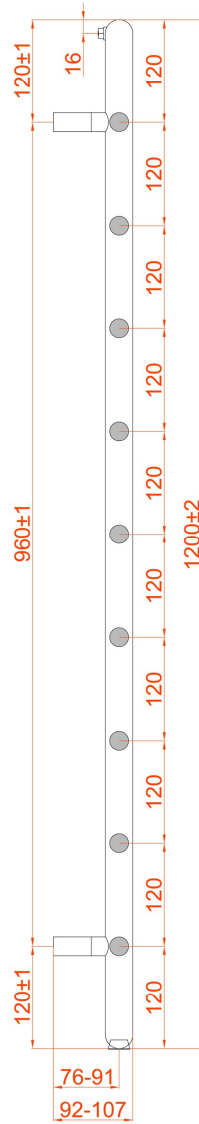

### General Information

Product:	61.0029
Description:	Kenilworth 1200 x 600mm. Towel Rail
Website Link:	<a href="#">(Click Here)</a>
Product Type:	Towel Rail
Brand:	Eastbrook Company
Colour:	Matt Anthracite
Material:	Mild Steel
Height (mm):	1200mm
Width (mm):	600mm
Net Weight (kg):	6.53kg
Product Range:	Kenilworth

### Product Specifications

Warranty:	5 Year(s)
Supplied with fixings:	Yes
Orientation:	Vertical
BTU $\Delta T50^{\circ}\text{C}$ :	1467
BTU $\Delta T60^{\circ}\text{C}$ :	1849
Watts $\Delta T50^{\circ}\text{C}$ :	430
Watts $\Delta T60^{\circ}\text{C}$ :	542

## Drawing

### Kenilworth 1200 x 600mm. Technical Drawing

\* Element can only be fitted on the right hand side.

**Eastbrook **  
Eastbrook Road, Gloucester GL4 3DB  
Technical Helpline : 01452 317890  
Mon - Fri / 8am - 5pm  
Email : [technical@eastbrookco.com](mailto:technical@eastbrookco.com)