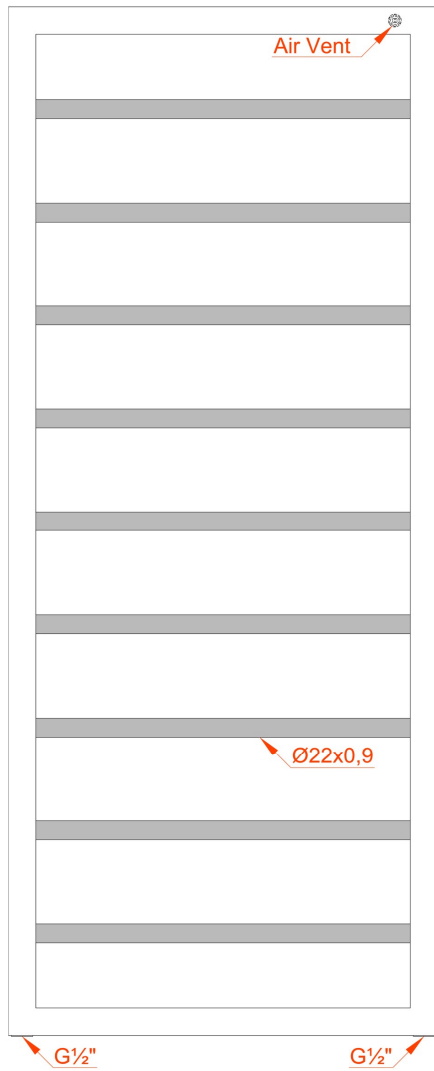

### Image

### General Information

Product:	61.0029
Description:	Kenilworth 1200 x 600mm. Towel Rail
Website Link:	<a href="#">(Click Here)</a>
Product Type:	Towel Rail
Brand:	Eastbrook Company
Colour:	Matt Anthracite
Material:	Mild Steel
Height (mm):	1200mm
Width (mm):	600mm
Net Weight (kg):	6.53kg
Product Range:	Kenilworth

## Drawing

### Kenilworth 1200 x 600mm. Technical Drawing

\* Element can only be fitted on the right hand side.

**Eastbrook **  
Eastbrook Road, Gloucester GL4 3DB  
Technical Helpline : 01452 317890  
Mon - Fri / 8am - 5pm  
Email : [technical@eastbrookco.com](mailto:technical@eastbrookco.com)