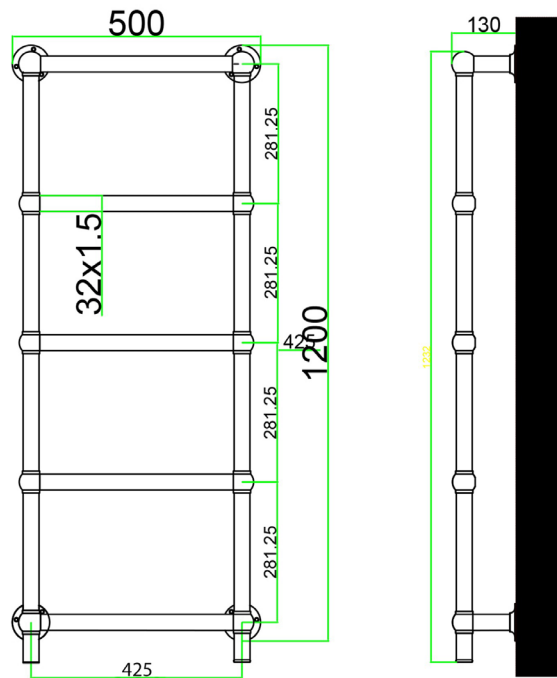

DATASHEET

Image

General Information

Product:	47.0045
Description:	Kennet Dry Element Towel Rail 1200 x 500
Website Link:	(Click Here)
Product Type:	Towel Rail
Brand:	Eastbrook Company
Colour:	Matt Anthracite
Material:	Mild Steel
Height (mm):	1200mm
Width (mm):	500mm
Net Weight (kg):	10.55kg
Product Range:	Kennet

Drawing

Kennet Dry Element Towel Rail 1200 x 500mm. Technical Drawing

Eastbrook 
Eastbrook Road, Gloucester GL4 3DB
Technical Helpline : 01452 317890
Mon - Fri / 8am - 5pm
Email : technical@eastbrookco.com