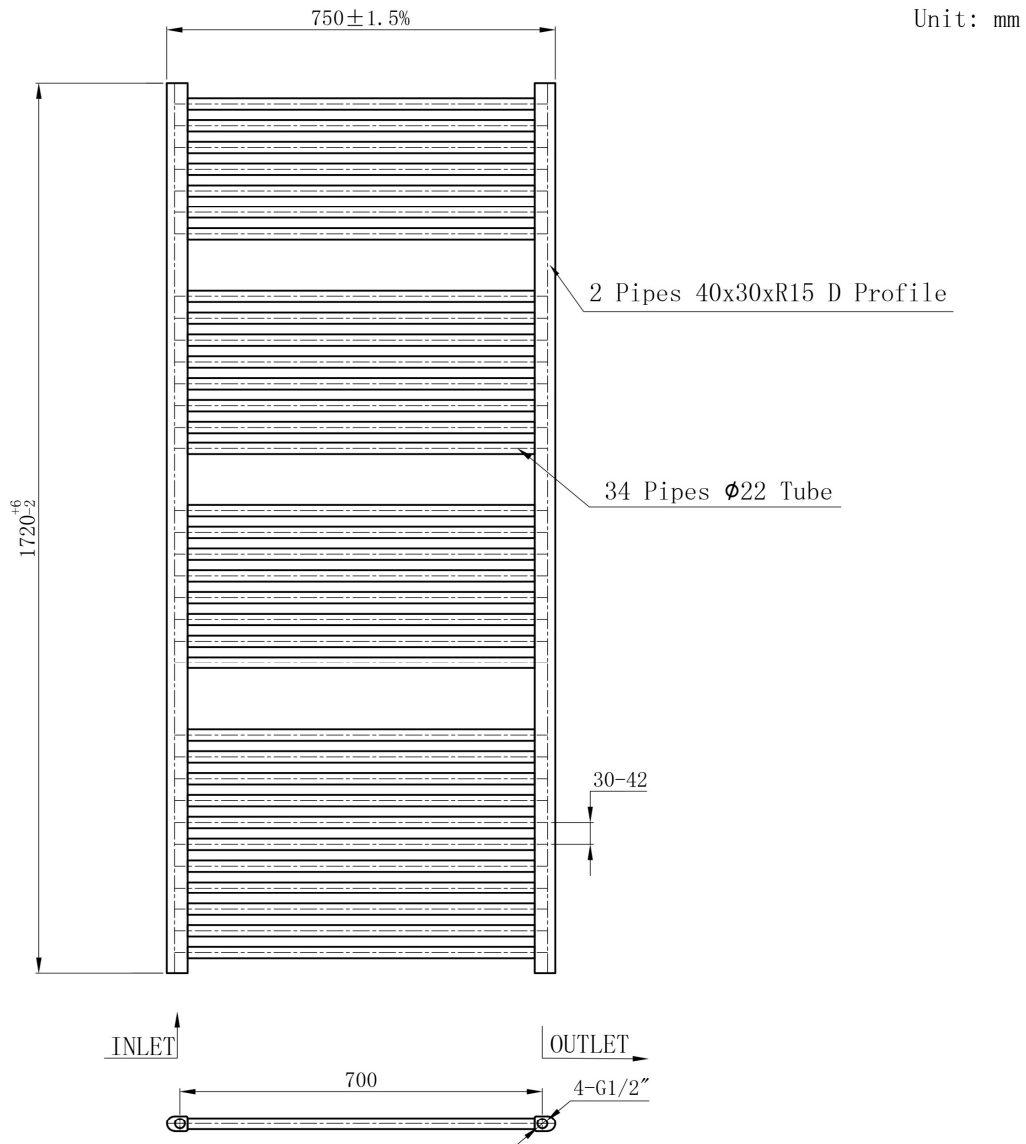

DATASHEET

Image

General Information

Product:	41.0287
Description:	Straight Biava Multirail 1720 x 750
Website Link:	(Click Here)
Product Type:	Towel Rail
Brand:	Eastbrook Company
Colour:	Gloss White
Material:	Mild Steel
Height (mm):	1720mm
Width (mm):	750mm
Net Weight (kg):	16.8kg
Product Range:	Biava Multirail

Drawing

Biava Multirail Straight 1720 x 750mm. Technical Drawing

Eastbrook 
Eastbrook Road, Gloucester GL4 3DB
Technical Helpline : 01452 317890
Mon - Fri / 8am - 5pm
Email : technical@eastbrookco.com