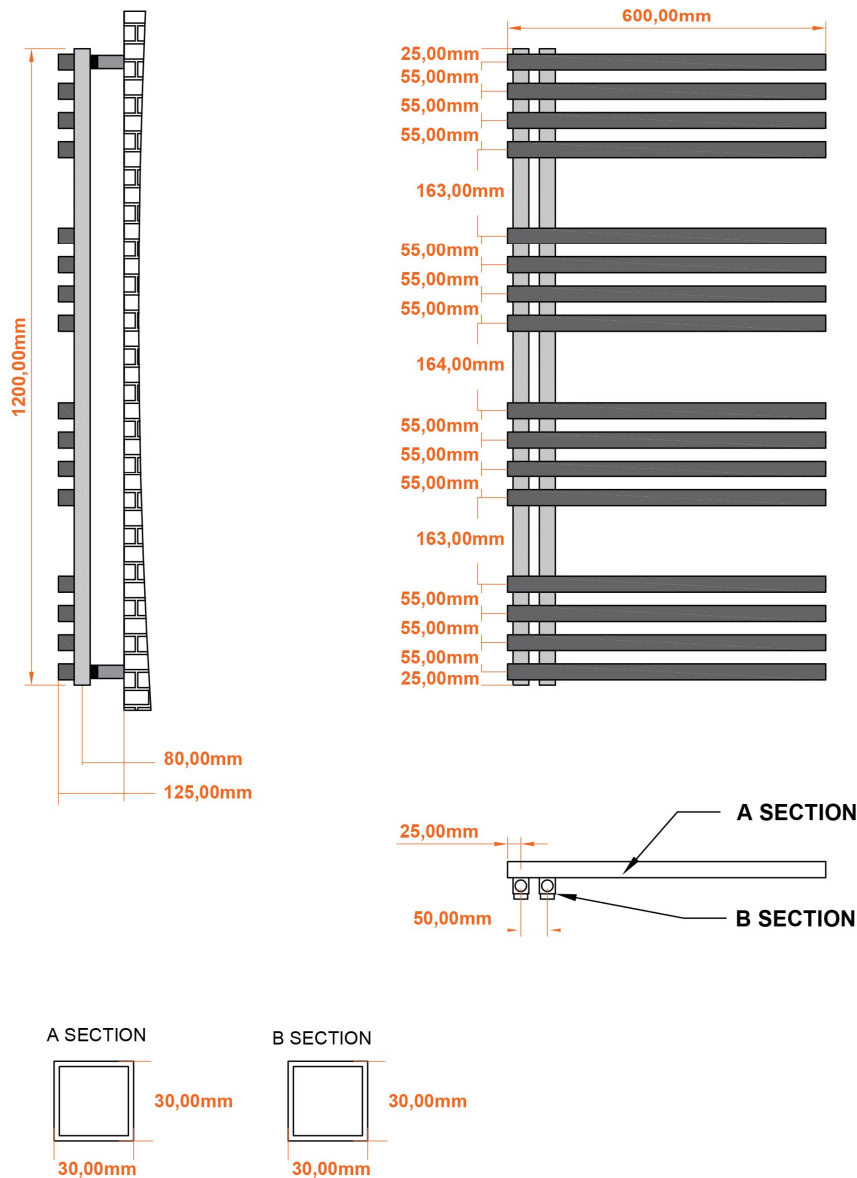

DATASHEET

Image

General Information

Product:	89:1385
Description:	Reinbach 1200 x 600mm Towel Rail
Website Link:	(Click Here)
Product Type:	Towel Rail
Brand:	Eastbrook Company
Colour:	Matt Black
Material:	Mild Steel
Height (mm):	1200mm
Width (mm):	600mm
Net Weight (kg):	16.59kg
Product Range:	Reinbach

Product Specifications

Warranty:	5 Year(s)
Supplied with fixings:	Yes
BTU $\Delta T50^{\circ}\text{C}$:	2132
BTU $\Delta T60^{\circ}\text{C}$:	2688
Watts $\Delta T50^{\circ}\text{C}$:	625
Watts $\Delta T60^{\circ}\text{C}$:	788

Drawing

Reinbach 1200 x 600mm. Technical Drawing

scale: 1/2

Eastbrook 
Eastbrook Road, Gloucester GL4 3DB
Technical Helpline : 01452 317890
Mon - Fri / 8am - 5pm
Email : technical@eastbrookco.com