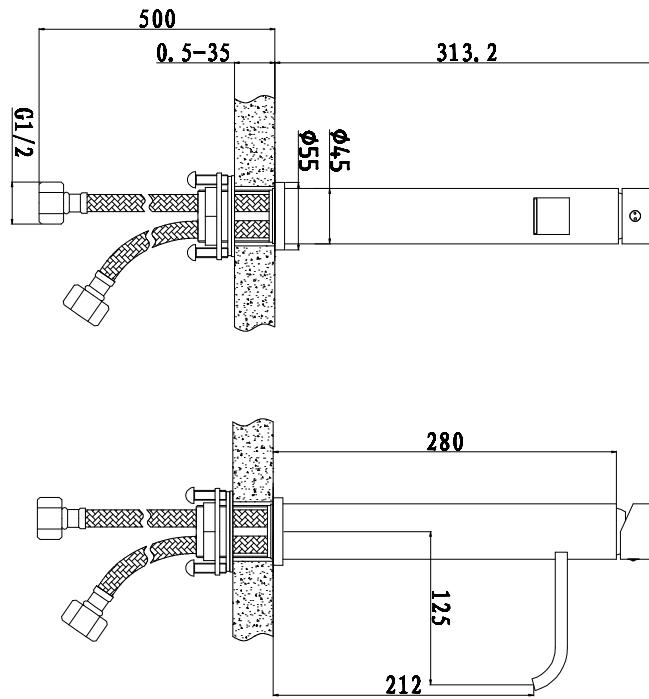

Drawing

56.2002