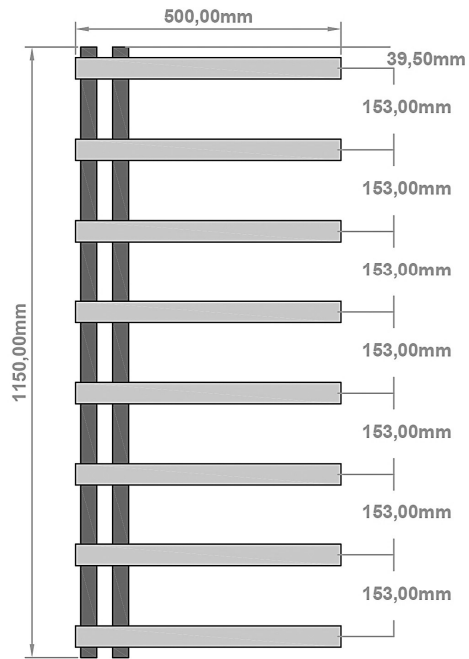

DATASHEET

Image

General Information

Product:	89.1354
Description:	Platani 1150 x 500mm Towel Rail
Website Link:	(Click Here)
Product Type:	Towel Rail
Brand:	Eastbrook Company
Colour:	Chrome
Material:	Mild Steel
Height (mm):	1150mm
Width (mm):	500mm
Net Weight (kg):	9.4kg
Product Range:	Platani

Product Specifications

Warranty:	5 Year(s)
Supplied with fixings:	Yes
BTU $\Delta T50^{\circ}\text{C}$:	798
BTU $\Delta T60^{\circ}\text{C}$:	1021
Watts $\Delta T50^{\circ}\text{C}$:	234
Watts $\Delta T60^{\circ}\text{C}$:	299

Drawing

Platani 1150 x 500mm. Technical Drawing

Eastbrook 
Eastbrook Road, Gloucester GL4 3DB
Technical Helpline : 01452 317890
Mon - Fri / 8am - 5pm
Email : technical@eastbrookco.com