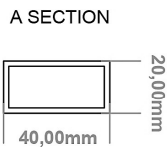

DATASHEET

Image

General Information

Product:	89.1354
Description:	Platani 1150 x 500mm Towel Rail
Website Link:	(Click Here)
Product Type:	Towel Rail
Brand:	Eastbrook Company
Colour:	Chrome
Material:	Mild Steel
Height (mm):	1150mm
Width (mm):	500mm
Net Weight (kg):	9.4kg
Product Range:	Platani

Product Specifications

Warranty:	5 Year(s)
Supplied with fixings:	Yes
BTU $\Delta T50^{\circ}\text{C}$:	798
BTU $\Delta T60^{\circ}\text{C}$:	1021
Watts $\Delta T50^{\circ}\text{C}$:	234
Watts $\Delta T60^{\circ}\text{C}$:	299

Drawing

Platani 1150 x 500mm. Technical Drawing

Eastbrook
Eastbrook Road, Gloucester GL4 3DB
Technical Helpline : 01452 317890
Mon - Fri / 8am - 5pm
Email : technical@eastbrookco.com