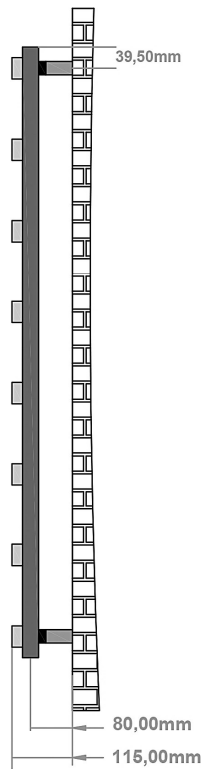

DATASHEET

Image

General Information

Product:	89.1354
Description:	Platani 1150 x 500mm Towel Rail
Website Link:	(Click Here)
Product Type:	Towel Rail
Brand:	Eastbrook Company
Colour:	Chrome
Material:	Mild Steel
Height (mm):	1150mm
Width (mm):	500mm
Net Weight (kg):	9.4kg
Product Range:	Platani

Product Specifications

Warranty:	5 Year(s)
Supplied with fixings:	Yes
BTU $\Delta T50^{\circ}\text{C}$:	798
BTU $\Delta T60^{\circ}\text{C}$:	1021
Watts $\Delta T50^{\circ}\text{C}$:	234
Watts $\Delta T60^{\circ}\text{C}$:	299

Drawing

Platani 1150 x 500mm. Technical Drawing

Eastbrook 
Eastbrook Road, Gloucester GL4 3DB
Technical Helpline : 01452 317890
Mon - Fri / 8am - 5pm
Email : technical@eastbrookco.com