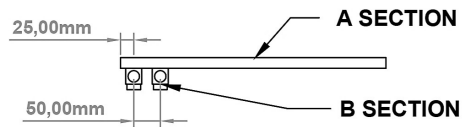

DATASHEET

Image

General Information

Product:	89.1354
Description:	Platani 1150 x 500mm Towel Rail
Website Link:	(Click Here)
Product Type:	Towel Rail
Brand:	Eastbrook Company
Colour:	Chrome
Material:	Mild Steel
Height (mm):	1150mm
Width (mm):	500mm
Net Weight (kg):	9.4kg
Product Range:	Platani

Product Specifications

Warranty:	5 Year(s)
Supplied with fixings:	Yes
BTU $\Delta T50^{\circ}\text{C}$:	798
BTU $\Delta T60^{\circ}\text{C}$:	1021
Watts $\Delta T50^{\circ}\text{C}$:	234
Watts $\Delta T60^{\circ}\text{C}$:	299

Drawing

Platani 1150 x 500mm. Technical Drawing

Eastbrook
Eastbrook Road, Gloucester GL4 3DB
Technical Helpline : 01452 317890
Mon - Fri / 8am - 5pm
Email : technical@eastbrookco.com