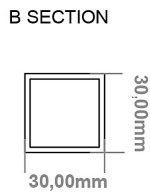

DATASHEET

Image

General Information

Product:	89.1354
Description:	Platani 1150 x 500mm Towel Rail
Website Link:	(Click Here)
Product Type:	Towel Rail
Brand:	Eastbrook Company
Colour:	Chrome
Material:	Mild Steel
Height (mm):	1150mm
Width (mm):	500mm
Net Weight (kg):	9.4kg
Product Range:	Platani

Product Specifications

Warranty:	5 Year(s)
Supplied with fixings:	Yes
BTU $\Delta T50^{\circ}\text{C}$:	798
BTU $\Delta T60^{\circ}\text{C}$:	1021
Watts $\Delta T50^{\circ}\text{C}$:	234
Watts $\Delta T60^{\circ}\text{C}$:	299

Drawing

Platani 1150 x 500mm. Technical Drawing

Eastbrook
Eastbrook Road, Gloucester GL4 3DB
Technical Helpline : 01452 317890
Mon - Fri / 8am - 5pm
Email : technical@eastbrookco.com