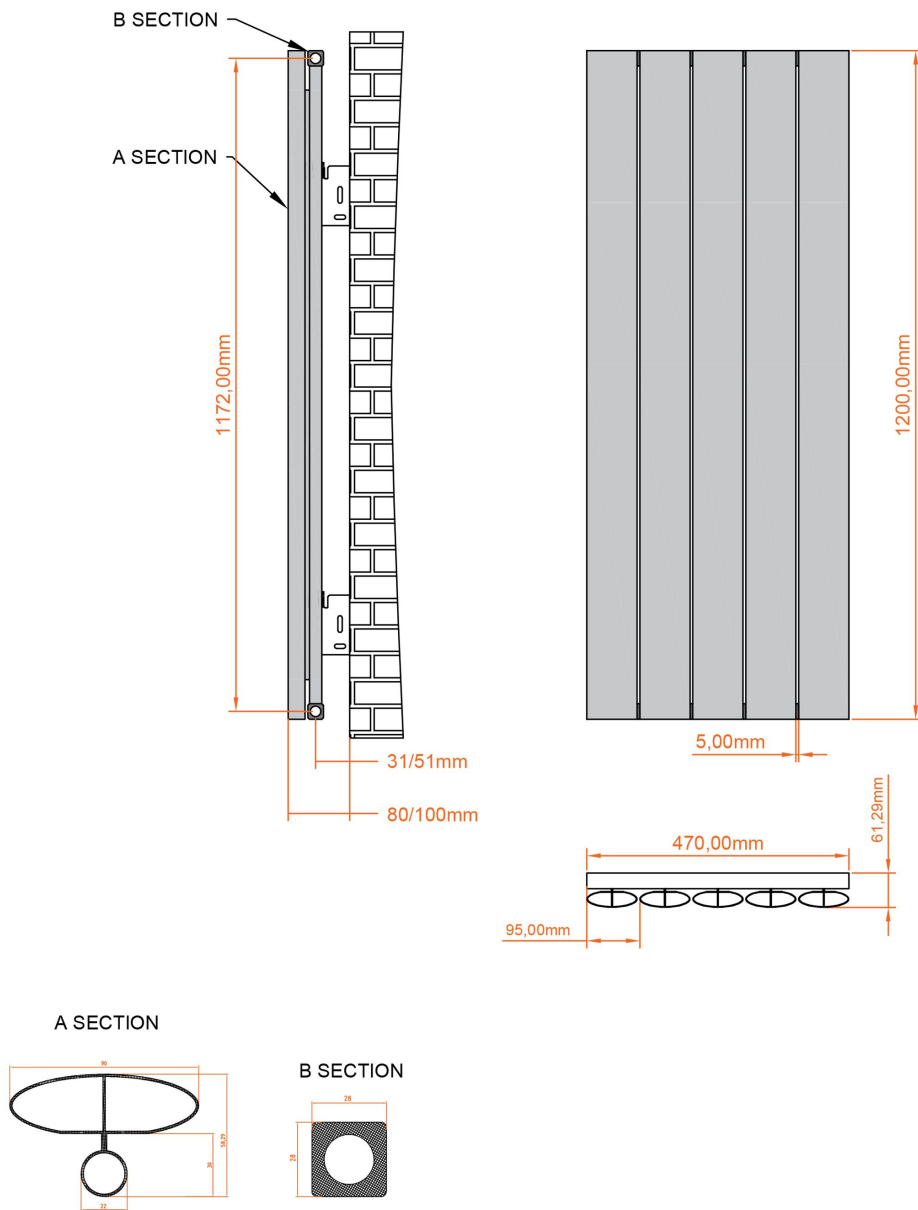

DATASHEET

Image

General Information

Product:	89.0955
Description:	Malmesbury 1200 x 470 Aluminium Radiator
Website Link:	(Click Here)
Product Type:	Radiator
Brand:	Eastbrook Company
Colour:	Matt Cappuccino
Material:	Aluminium
Height (mm):	1200mm
Width (mm):	470mm
Net Weight (kg):	7.3kg
Product Range:	Malmesbury

Product Specifications

Warranty:	5 Year(s)
Supplied with fixings:	Yes
Orientation:	Vertical
BTU $\Delta T50^{\circ}\text{C}$:	2408
BTU $\Delta T60^{\circ}\text{C}$:	3082
Watts $\Delta T50^{\circ}\text{C}$:	706
Watts $\Delta T60^{\circ}\text{C}$:	903

Drawing

Malmesbury Vertical Aluminium Radiator 1200 x 470mm. Technical Drawing

scale: 1/5

Eastbrook 
Eastbrook Road, Gloucester GL4 3DB
Technical Helpline : 01452 317890
Mon - Fri / 8am - 5pm
Email : technical@eastbrookco.com