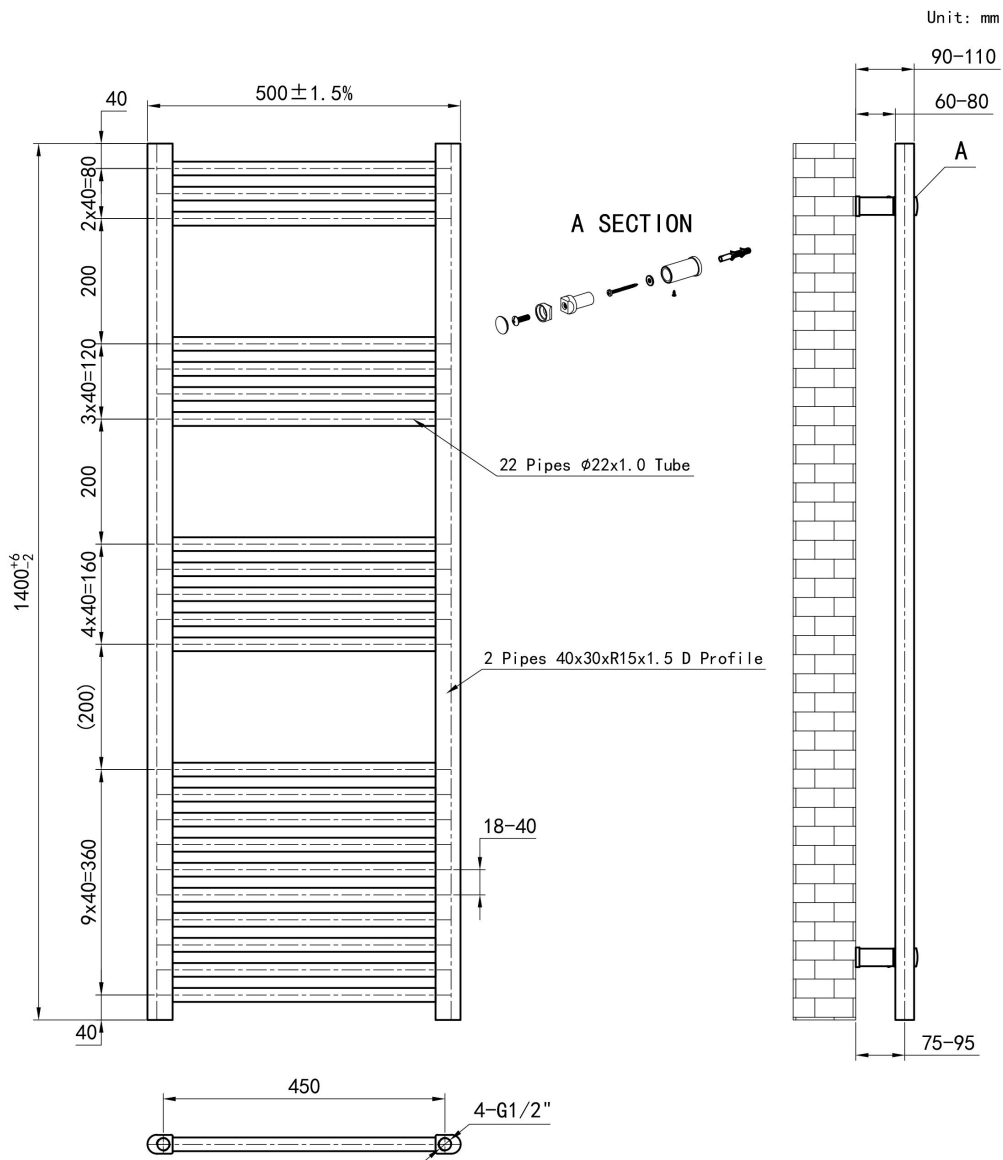

DATASHEET

Image

General Information

Product:	41.0627
Description:	Wendover Straight Multirail 1400 x 500
Website Link:	(Click Here)
Product Type:	Towel Rail
Brand:	Eastbrook Company
Colour:	Gloss White
Material:	Mild Steel
Height (mm):	1400mm
Width (mm):	500mm
Net Weight (kg):	9.56kg
Product Range:	Wendover

Product Specifications

Warranty:	5 Year(s)
Supplied with fixings:	Yes
Orientation:	Vertical
BTU $\Delta T50^{\circ}\text{C}$:	1712
BTU $\Delta T60^{\circ}\text{C}$:	2191
Watts $\Delta T50^{\circ}\text{C}$:	502
Watts $\Delta T60^{\circ}\text{C}$:	642

Drawing

Wendover Straight 1400 x 500mm. Technical Drawing

Eastbrook 
Eastbrook Road, Gloucester GL4 3DB
Technical Helpline : 01452 317890
Mon - Fri / 8am - 5pm
Email : technical@eastbrookco.com