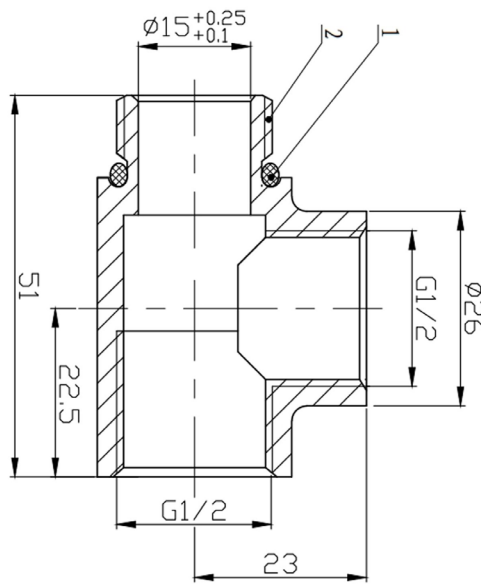

DATASHEET

Image

General Information

Product:	41.0606
Description:	Element T Piece
Website Link:	(Click Here)
Product Type:	T Piece
Brand:	Eastbrook Company
Colour:	Brushed Brass
Material:	Brass
Net Weight (kg):	0.09kg
Product Range:	T Piece

Product Specifications

Warranty:	5 Year(s)
-----------	-----------

Drawing

T Piece Technical Drawing

41.3030 - 41.3031 - 41.3032
41.3033 - 41.3034 - 41.0606

Eastbrook 
Eastbrook Road, Gloucester GL4 3DB
Technical Helpline : 01452 317890
Mon - Fri / 8am - 5pm
Email : technical@eastbrookco.com