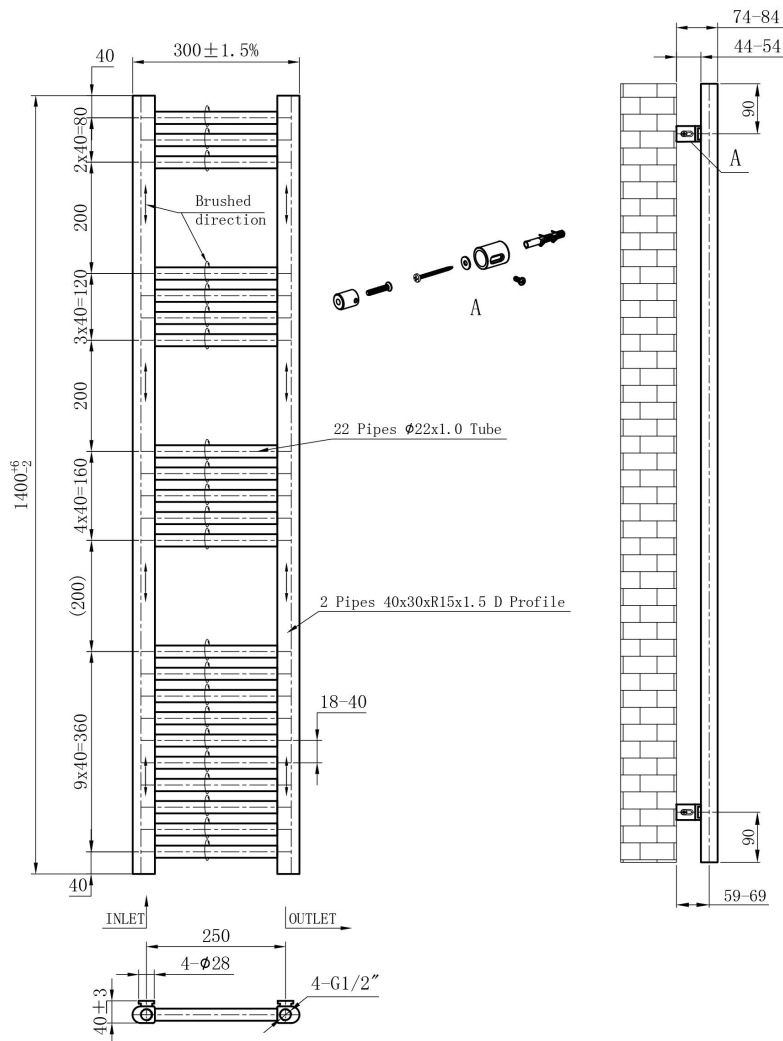

DATASHEET

Image

General Information

Product:	41.1181
Description:	Wendover Straight Multirail 1400 x 300
Brand:	Eastbrook Company
Colour:	Brushed Brass
Material:	Mild Steel
Height (mm):	1400mm
Width (mm):	300mm
Net Weight (kg):	5.87kg
Product Range:	Wendover

Product Specifications

Finish:	Brushed
BTU $\Delta T50^{\circ}\text{C}$:	1139
BTU $\Delta T60^{\circ}\text{C}$:	1440
Watts $\Delta T50^{\circ}\text{C}$:	334
Watts $\Delta T60^{\circ}\text{C}$:	422

Drawing

Wendover Straight Brushed Brass 1400 x 300mm. Technical Drawing

Unit: mm

Eastbrook 
Eastbrook Road, Gloucester GL4 3DB
Technical Helpline : 01452 317890
Mon - Fri / 8am - 5pm
Email : technical@eastbrookco.com