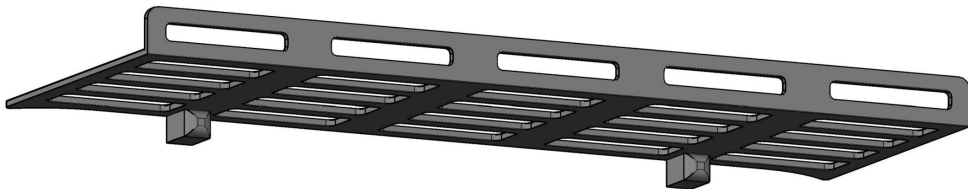

DATASHEET

Image

General Information

Product:	89.0451
Description:	Design Towel Shelf 375mm Withington/Peretti
Website Link:	(Click Here)
Product Type:	Clearance Towel Shelf
Brand:	Eastbrook Company
Colour:	Matt White
Material:	Mild Steel
Width (mm):	375mm
Net Weight (kg):	0.47kg
Product Range:	Universal

Product Specifications

Warranty:	1 Year(s)
-----------	-----------

Drawing

Design Towel Shelf Peretti / Withington 280 / 375 / 470mm. Technical Drawing

Eastbrook 
Eastbrook Road, Gloucester GL4 3DB
Technical Helpline : 01452 317890
Mon - Fri / 8am - 5pm
Email : technical@eastbrookco.com