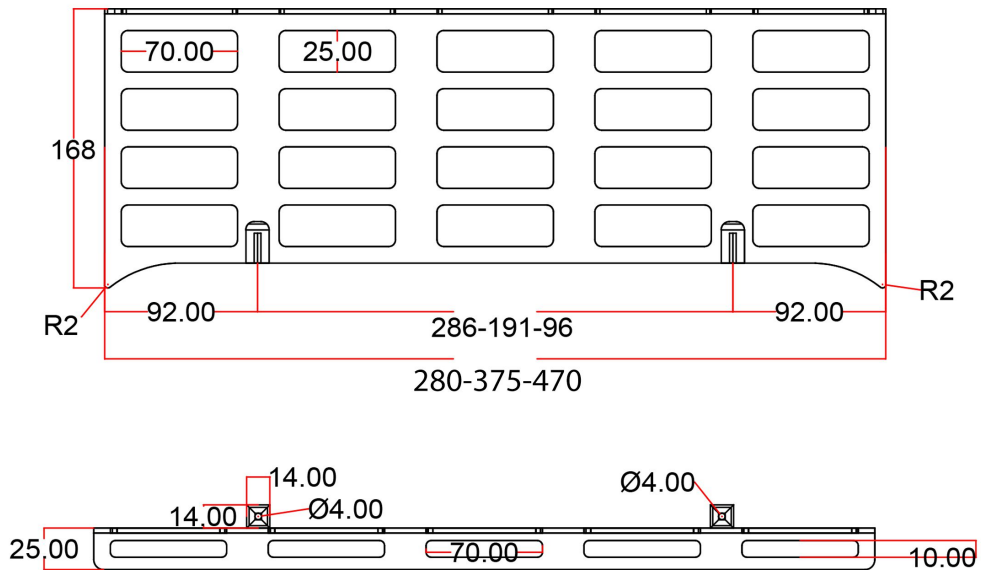

DATASHEET

Image

General Information

Product:	89.0451
Description:	Design Towel Shelf 375mm Withington/Peretti
Website Link:	(Click Here)
Product Type:	Clearance Towel Shelf
Brand:	Eastbrook Company
Colour:	Matt White
Material:	Mild Steel
Width (mm):	375mm
Net Weight (kg):	0.47kg
Product Range:	Universal

Product Specifications

Warranty:	1 Year(s)
-----------	-----------

Drawing

Design Towel Shelf Peretti / Withington 280 / 375 / 470mm. Technical Drawing

Eastbrook 
Eastbrook Road, Gloucester GL4 3DB
Technical Helpline : 01452 317890
Mon - Fri / 8am - 5pm
Email : technical@eastbrookco.com