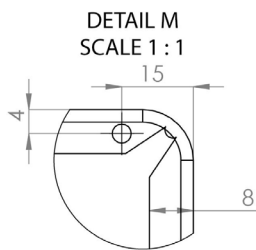

DATASHEET

Image

General Information

Product:	25.5048
Description:	Flat Cover Plate 600 x 1500
Website Link:	(Click Here)
Product Type:	Cover Plate
Brand:	Eastbrook Company
Colour:	Gloss White
Material:	Mild Steel
Height (mm):	600mm
Width (mm):	1500mm
Length (mm):	5mm
Net Weight (kg):	7.44kg
Product Range:	Compact Panel

Product Specifications

Warranty:	10 Year(s)
Supplied with fixings:	Yes

Drawing

Flat Cover Plate Technical Drawing

H
300mm.....600mm
W
400mm.....2000mm

Eastbrook 
Eastbrook Road, Gloucester GL4 3DB
Technical Helpline : 01452 317890
Mon - Fri / 8am - 5pm
Email : technical@eastbrookco.com