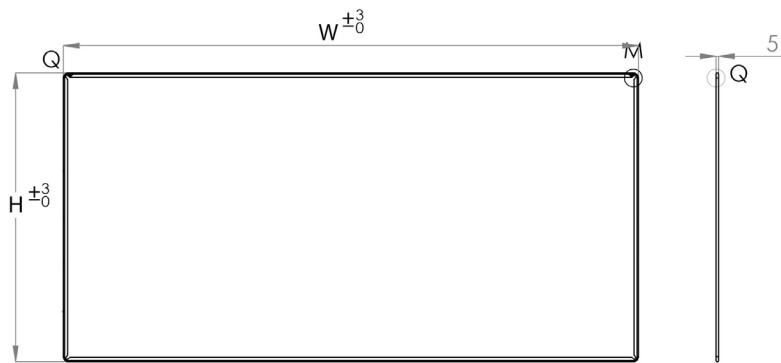

DATASHEET

Image

General Information

Product:	25.5048
Description:	Flat Cover Plate 600 x 1500
Website Link:	(Click Here)
Product Type:	Cover Plate
Brand:	Eastbrook Company
Colour:	Gloss White
Material:	Mild Steel
Height (mm):	600mm
Width (mm):	1500mm
Length (mm):	5mm
Net Weight (kg):	7.44kg
Product Range:	Compact Panel

Product Specifications

Warranty:	10 Year(s)
Supplied with fixings:	Yes

Drawing

Flat Cover Plate Technical Drawing

H
300mm.....600mm
W
400mm.....2000mm

Eastbrook 
Eastbrook Road, Gloucester GL4 3DB
Technical Helpline : 01452 317890
Mon - Fri / 8am - 5pm
Email : technical@eastbrookco.com