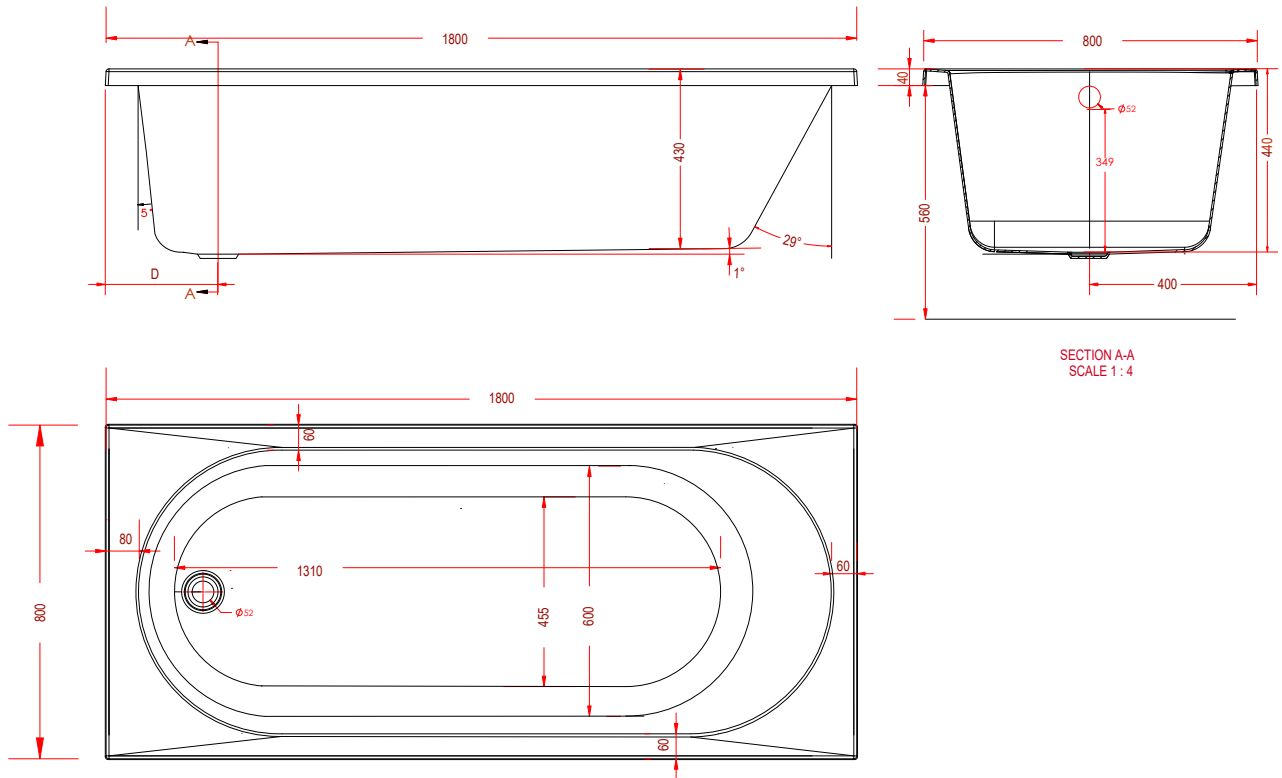

### Image

### General Information

Product:	42.1151
Description:	Biscay Straight Edge SE 1800x800 Beauforte
Website Link:	<a href="#">(Click Here)</a>
Product Type:	Single Ended Bath
Brand:	Eastbrook Company
Colour:	White
Material:	Extra strong reinforced acrylic
Height (mm):	440mm
Width (mm):	800mm
Length (mm):	1800mm
Net Weight (kg):	33kg
Product Range:	Biscay

### Product Specifications

Warranty:	30 Year(s)
Water Capacity:	264L
Number of grips Supported:	0
Bath Panel Height (mm):	560mm
Compatible Tap Types:	Wall or deck mounted
Pre-drilled tap holes:	No

## Drawing

SECTION A-A  
SCALE 1:4

BISCAY SE 1800x800x440