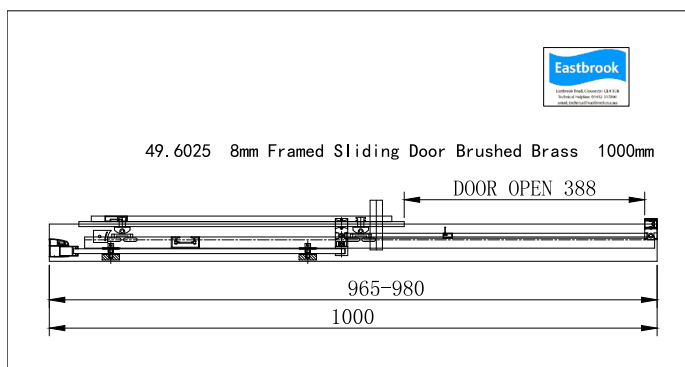

DATASHEET

Image

Drawing

General Information

Product:	49.6025
Description:	Corniche 2000x1000 8mm Semi-Frameless Sliding Door
Website Link:	(Click Here)
Product Type:	Slider Shower Doors
Brand:	Eastbrook Company
Colour:	Brushed Brass
Material:	Tempered Glass
Height (mm):	2000mm
Width (mm):	1000mm
Length (mm):	50mm
Net Weight (kg) (kg):	41.436kg
Product Range:	Corniche 2000

Product Specifications

Warranty:	10 Year(s)
Door opening (mm):	388mm
Easy Clean glass:	Yes
Finish:	Brushed
Frameless:	No
Glass Thickness (mm):	8mm
Glass type:	Clear Glass
Waste Included:	No
Adjustment (mm):	965-980mm
Enclosure Size:	1000