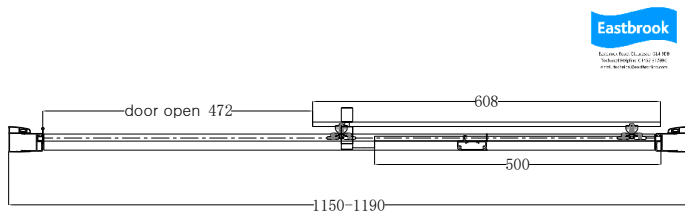

DATASHEET

Image

Drawing

General Information

Product:	49.7066
Description:	Vantage 2000 8mm 1200 Soft Close Sliding Door
Product Type:	Slider Shower Doors
Brand:	Eastbrook Company
Colour:	Brushed Brass
Material:	Tempered Glass
Height (mm):	2000mm
Width (mm):	37.5mm
Length (mm):	1200mm
Product Range:	Vantage 2000

Product Specifications

Warranty:	10 Year(s)
Door opening (mm):	472mm
Easy Clean glass:	Yes
Finish:	Brushed
Frameless:	No
Glass Thickness (mm):	8mm
Glass type:	Clear Glass
Waste Included:	No
Adjustment (mm):	1150-1190mm