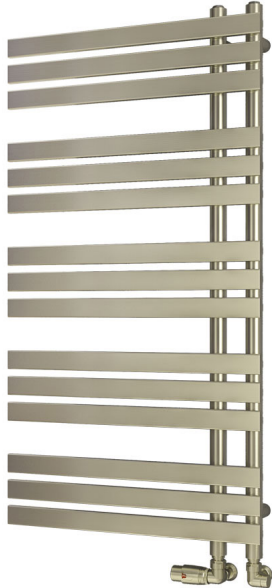

DATASHEET

Image

General Information

Product:	41.0372
Description:	New Leonardo 1200 x 600
Website Link:	(Click Here)
Product Type:	Towel Rail
Brand:	Eastbrook Company
Colour:	Brushed Brass
Material:	Mild Steel
Height (mm):	1200mm
Width (mm):	600mm
Net Weight (kg):	13.95kg
Product Range:	Leonardo