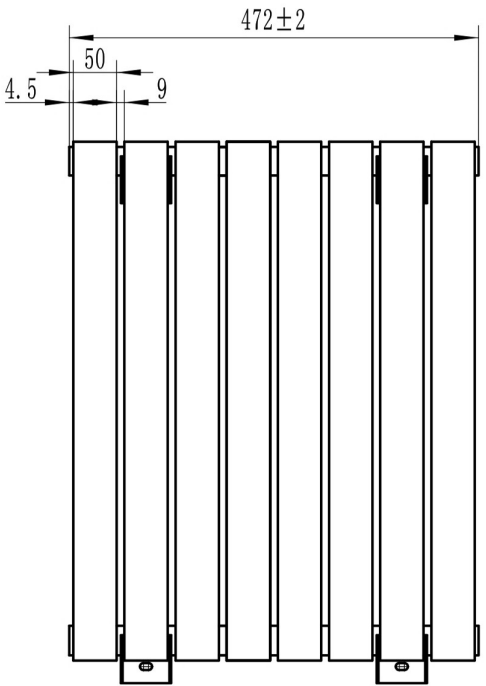

Tunstall Double Horizontal 600 x 471 mm.

Technical Drawing

Tappings off wall : 65mm.

Eastbrook 

Eastbrook Road, Gloucester GL4 3DB
 Technical Helpline : 01452 317890
 Mon - Fri / 8am - 5pm
 Email : technical@eastbrookco.com