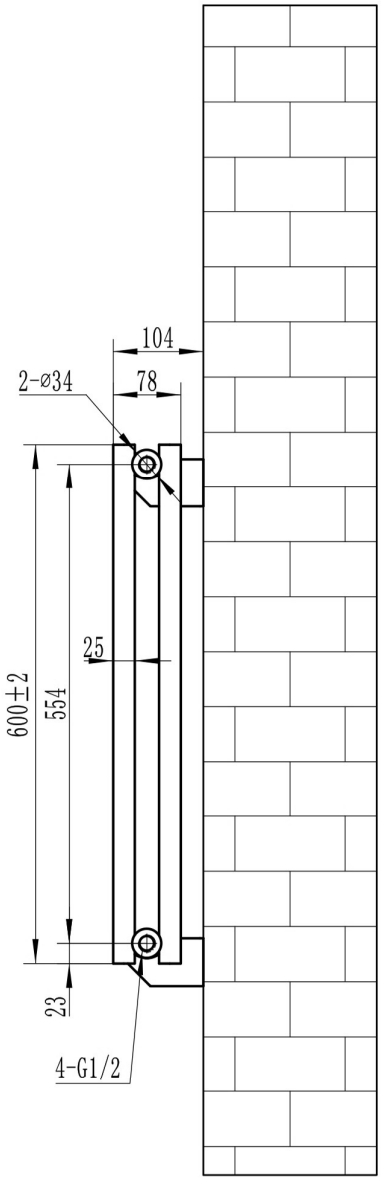

Tunstall Double Horizontal 600 x 471 mm.

Technical Drawing

Tappings off wall : 65mm.

Eastbrook 

Eastbrook Road, Gloucester GL4 3DB
 Technical Helpline : 01452 317890
 Mon - Fri / 8am - 5pm
 Email : technical@eastbrookco.com