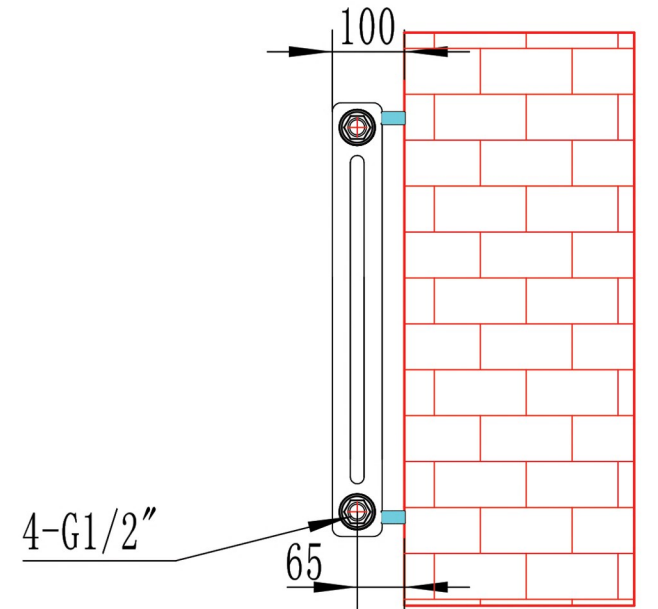

Rivassa 2 Column Horizontal 600 x 1460mm.

Technical Drawing

unit:mm

Eastbrook 

Eastbrook Road, Gloucester GL4 3DB

Technical Helpline : 01452 317890

Mon - Fri / 8am - 5pm

Email : technical@eastbrookco.com