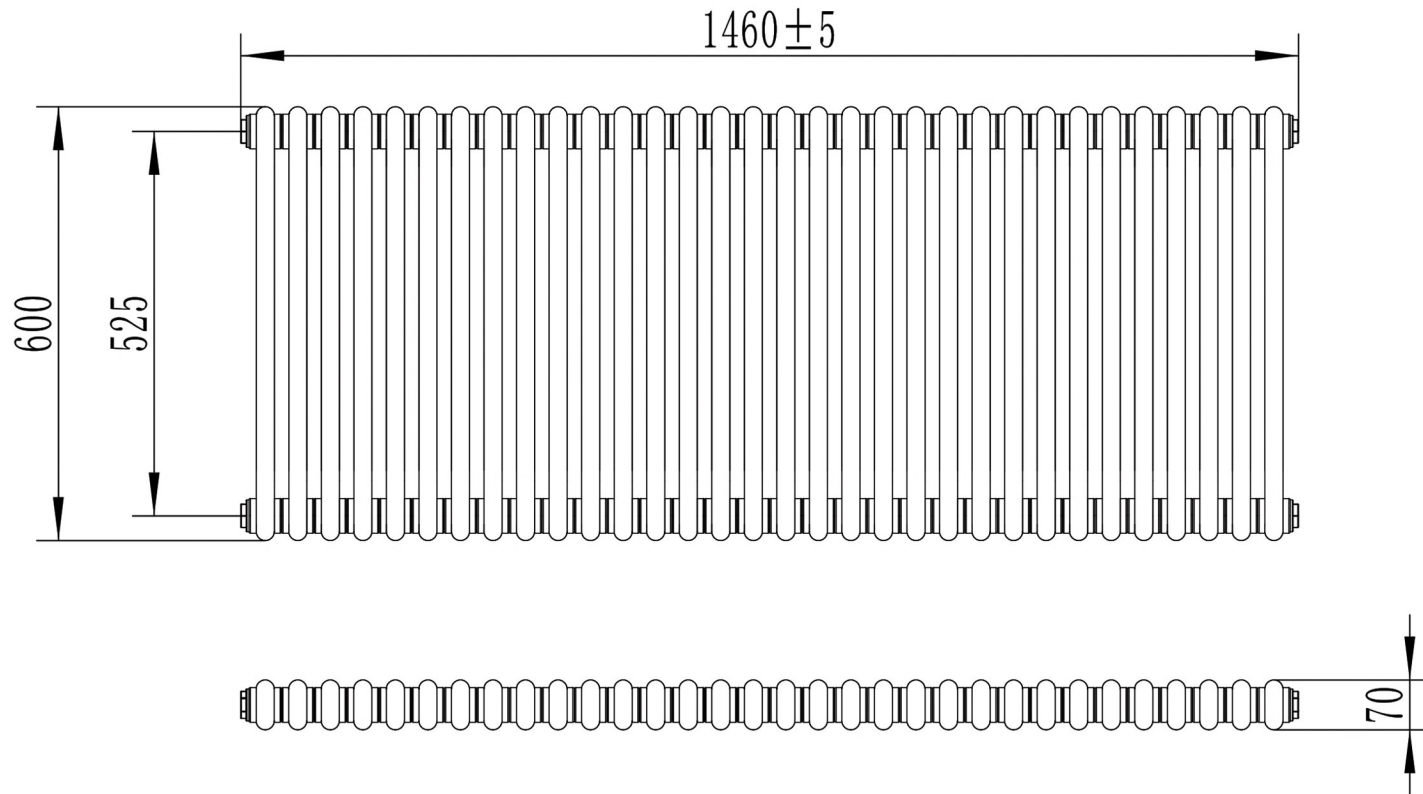

Rivassa 2 Column Horizontal 600 x 1460mm.

Technical Drawing

unit:mm

Eastbrook 

Eastbrook Road, Gloucester GL4 3DB

Technical Helpline : 01452 317890

Mon - Fri / 8am - 5pm

Email : technical@eastbrookco.com