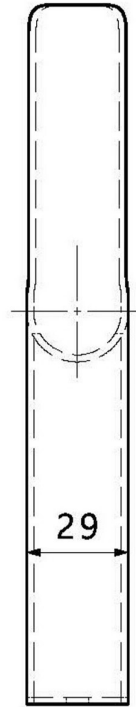

Rivassa 2 Column Radiator Feet

Technical Drawing

Eastbrook 

Eastbrook Road, Gloucester GL4 3DB

Technical Helpline : 01452 317890

Mon - Fri / 8am - 5pm

Email : technical@eastbrookco.com