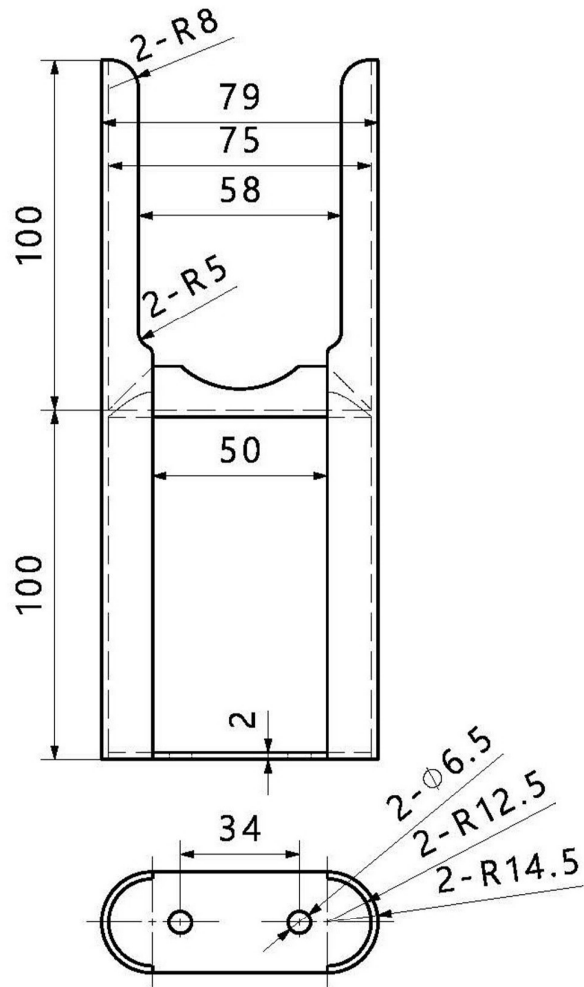

Rivassa 2 Column Radiator Feet

Technical Drawing

Eastbrook 

Eastbrook Road, Gloucester GL4 3DB

Technical Helpline : 01452 317890

Mon - Fri / 8am - 5pm

Email : technical@eastbrookco.com