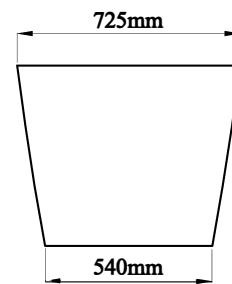

DATASHEET

Image

General Information

Product:	33.0058
Description:	Wandsworth 1495x725
Product Type:	Freestanding Bath
Brand:	Eastbrook Company
Colour:	Matt White
Material:	Double skinned 4mm thick acrylic
Height (mm):	585mm
Width (mm):	725mm
Length (mm):	1500mm
Net Weight (kg):	33kg
Product Range:	Wandsworth

Product Specifications

Warranty:	5 Year(s)
Water Capacity:	243L
Finish:	Matt
Compatible Tap Types:	Floor or wall mounted
Pre-drilled tap holes:	No

Drawing

Item No.:33.0058

Measurement:1495×725×585 mm

SECTION A-A