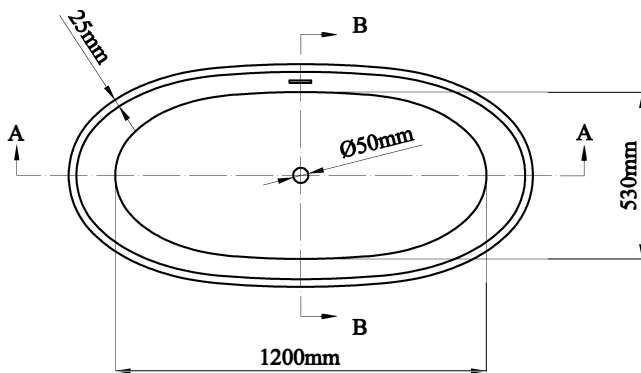

DATASHEET

Image

General Information

Product:	33.0058
Description:	Wandsworth 1495x725
Product Type:	Freestanding Bath
Brand:	Eastbrook Company
Colour:	Matt White
Material:	Double skinned 4mm thick acrylic
Height (mm):	585mm
Width (mm):	725mm
Length (mm):	1500mm
Net Weight (kg):	33kg
Product Range:	Wandsworth

Product Specifications

Warranty:	5 Year(s)
Water Capacity:	243L
Finish:	Matt
Compatible Tap Types:	Floor or wall mounted
Pre-drilled tap holes:	No

Drawing

Item No.:33.0058

Measurement:1495×725×585 mm

SECTION A-A