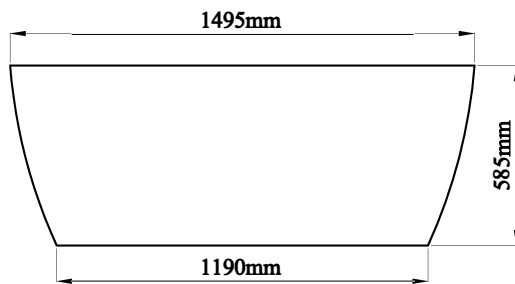

DATASHEET

Image

General Information

Product:	33.0058
Description:	Wandsworth 1495x725
Product Type:	Freestanding Bath
Brand:	Eastbrook Company
Colour:	Matt White
Material:	Double skinned 4mm thick acrylic
Height (mm):	585mm
Width (mm):	725mm
Length (mm):	1500mm
Net Weight (kg):	33kg
Product Range:	Wandsworth

Product Specifications

Warranty:	5 Year(s)
Water Capacity:	243L
Finish:	Matt
Compatible Tap Types:	Floor or wall mounted
Pre-drilled tap holes:	No

Drawing

Item No.:33.0058

Measurement:1495×725×585 mm

SECTION A-A