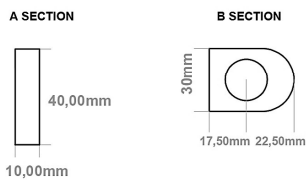

DATASHEET

Image

General Information

| | |
|------------------|---------------------------------|
| Product: | 89:1291 |
| Description: | Defford 1800 x 600mm Towel Rail |
| Website Link: | (Click Here) |
| Product Type: | Towel Rail |
| Brand: | Eastbrook Company |
| Colour: | Matt Anthracite |
| Material: | Mild Steel |
| Height (mm): | 1800mm |
| Width (mm): | 600mm |
| Net Weight (kg): | 17.4kg |
| Product Range: | Defford |

Drawing

**Defford 1800 x 600mm.
 Technical Drawing**

scale: 1/5

Eastbrook 
 Eastbrook Road, Gloucester GL4 3DB
 Technical Helpline : 01452 317890
 Mon - Fri / 8am - 5pm
 Email : technical@eastbrookco.com