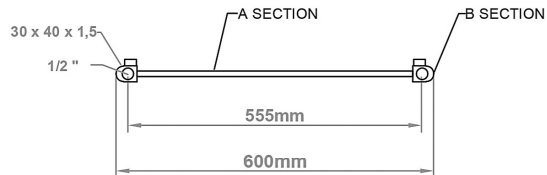

DATASHEET

Image

General Information

| | |
|------------------|---------------------------------|
| Product: | 89:1291 |
| Description: | Defford 1800 x 600mm Towel Rail |
| Website Link: | (Click Here) |
| Product Type: | Towel Rail |
| Brand: | Eastbrook Company |
| Colour: | Matt Anthracite |
| Material: | Mild Steel |
| Height (mm): | 1800mm |
| Width (mm): | 600mm |
| Net Weight (kg): | 17.4kg |
| Product Range: | Defford |

Drawing

**Defford 1800 x 600mm.
 Technical Drawing**

scale: 1/5

Eastbrook 
 Eastbrook Road, Gloucester GL4 3DB
 Technical Helpline : 01452 317890
 Mon - Fri / 8am - 5pm
 Email : technical@eastbrookco.com