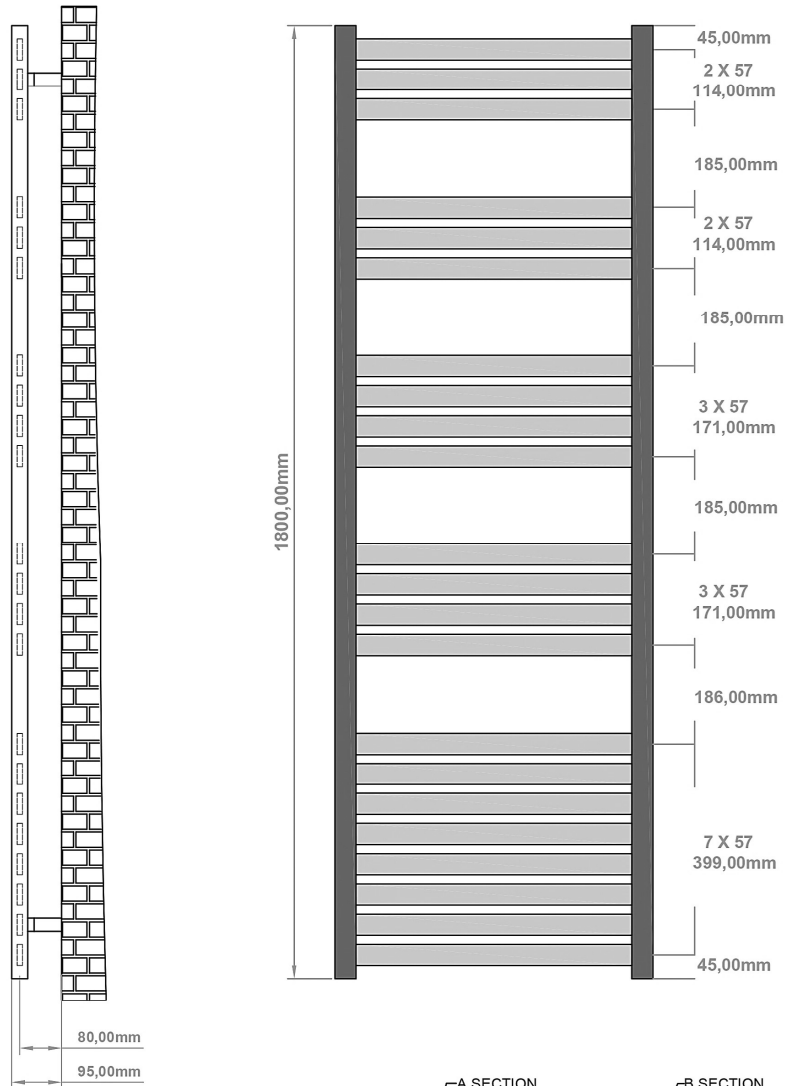

DATASHEET

Image

General Information

| | |
|------------------|---------------------------------|
| Product: | 89:1291 |
| Description: | Defford 1800 x 600mm Towel Rail |
| Website Link: | (Click Here) |
| Product Type: | Towel Rail |
| Brand: | Eastbrook Company |
| Colour: | Matt Anthracite |
| Material: | Mild Steel |
| Height (mm): | 1800mm |
| Width (mm): | 600mm |
| Net Weight (kg): | 17.4kg |
| Product Range: | Defford |

Product Specifications

| | |
|--------------------------------------|-----------|
| Warranty: | 5 Year(s) |
| Supplied with fixings: | Yes |
| BTU $\Delta T50^{\circ}\text{C}$: | 2743 |
| BTU $\Delta T60^{\circ}\text{C}$: | 3511 |
| Watts $\Delta T50^{\circ}\text{C}$: | 804 |
| Watts $\Delta T60^{\circ}\text{C}$: | 1029 |

Drawing

**Defford 1800 x 600mm.
 Technical Drawing**

scale: 1/5

Eastbrook 
 Eastbrook Road, Gloucester GL4 3DB
 Technical Helpline : 01452 317890
 Mon - Fri / 8am - 5pm
 Email : technical@eastbrookco.com