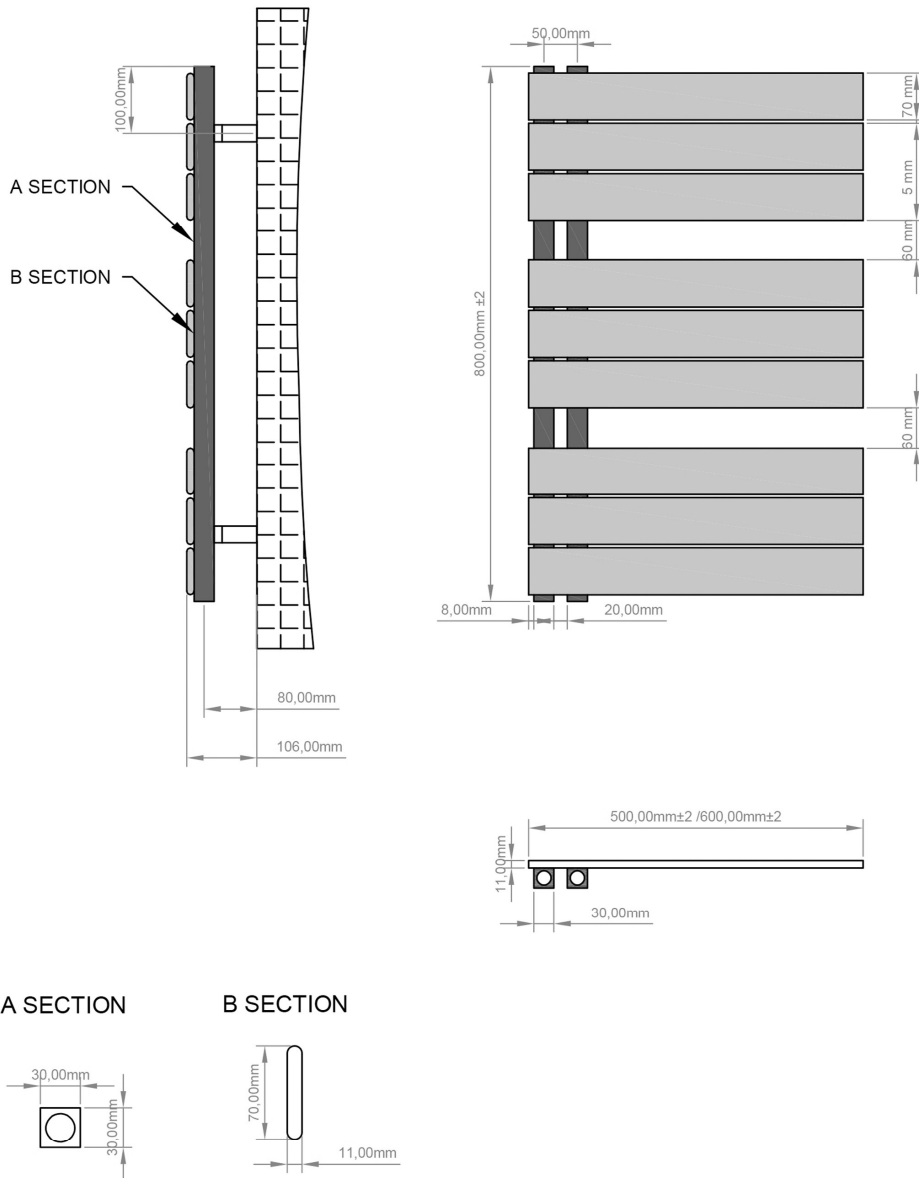

DATASHEET

Image

General Information

Product:	89.0639
Description:	Helmsley 800 x 600 Towel Rail
Website Link:	(Click Here)
Product Type:	Towel Rail
Brand:	Eastbrook Company
Colour:	Matt Black
Material:	Mild Steel
Height (mm):	800mm
Width (mm):	600mm
Net Weight (kg):	11.59kg
Product Range:	Helmsley

Product Specifications

Warranty:	5 Year(s)
Supplied with fixings:	Yes
BTU $\Delta T50^{\circ}\text{C}$:	1349
BTU $\Delta T60^{\circ}\text{C}$:	1727
Watts $\Delta T50^{\circ}\text{C}$:	396
Watts $\Delta T60^{\circ}\text{C}$:	506

Drawing

Helmsley 800 x 500/600mm. Technical Drawing

scale: 1/2

Eastbrook 
Eastbrook Road, Gloucester GL4 3DB
Technical Helpline : 01452 317890
Mon - Fri / 8am - 5pm
Email : technical@eastbrookco.com