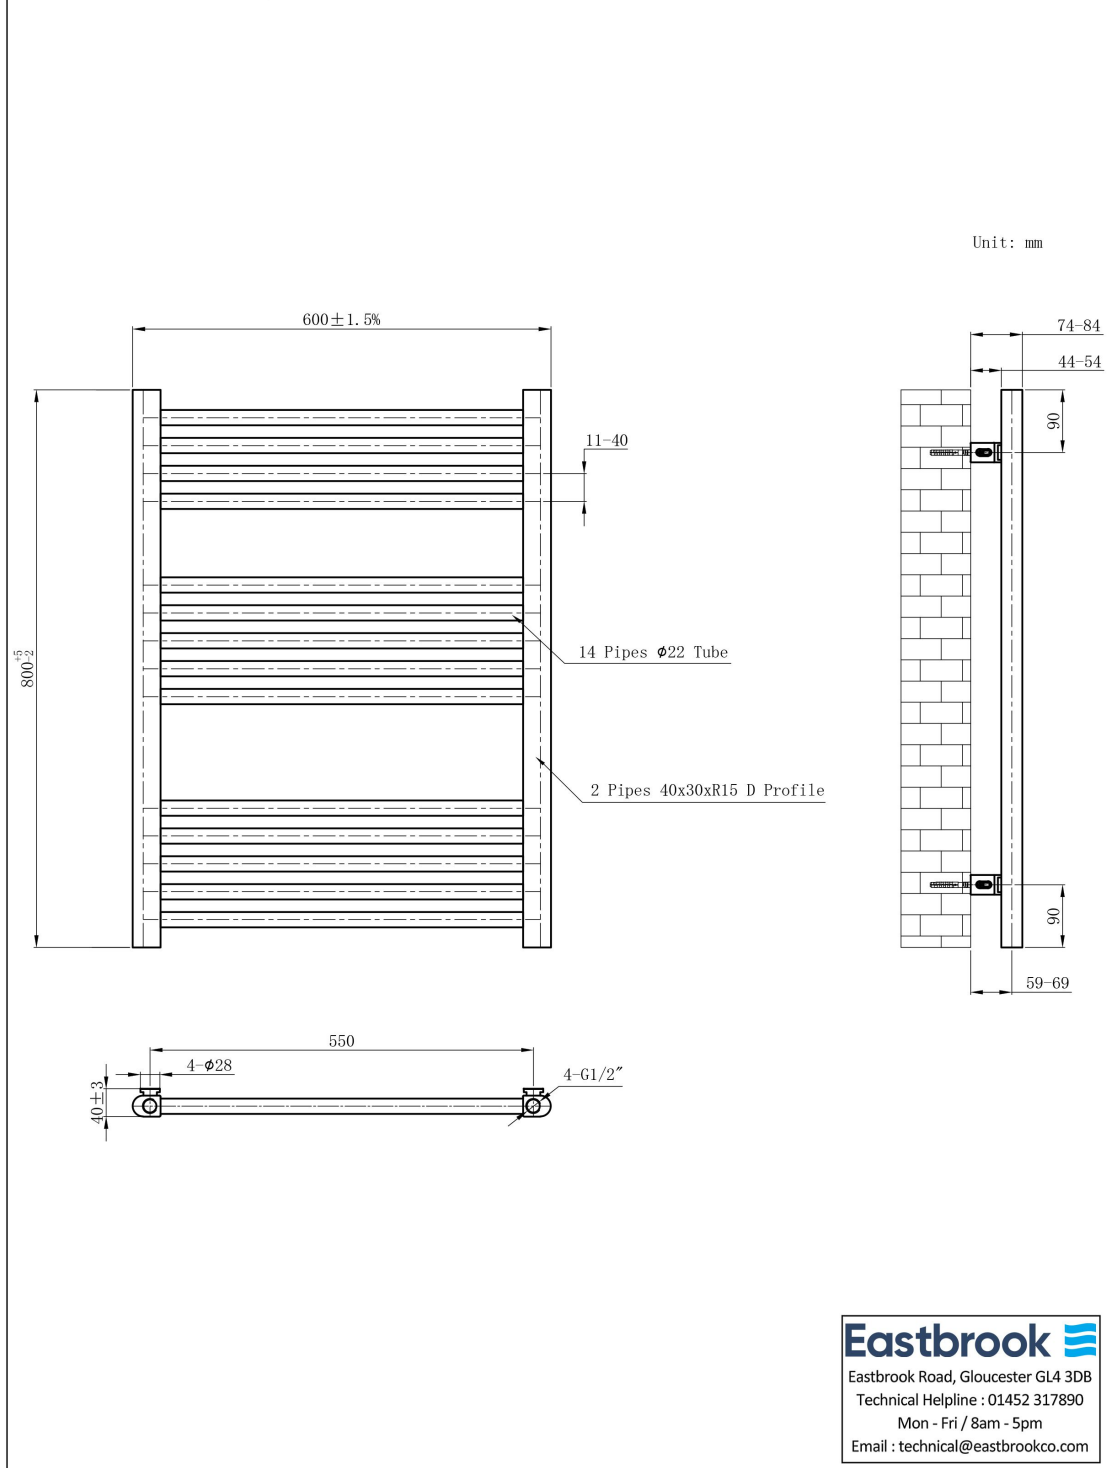

DATASHEET

Image

General Information

Product:	41.0362
Description:	Wendover Straight Multirail 800 x 600
Website Link:	(Click Here)
Product Type:	Towel Rail
Brand:	Eastbrook Company
Colour:	Brushed Brass
Material:	Mild Steel
Height (mm):	800mm
Width (mm):	600mm
Net Weight (kg):	7.18kg
Product Range:	Wendover

Product Specifications

Warranty:	5 Year(s)
Supplied with fixings:	Yes
Orientation:	Vertical
BTU $\Delta T50^{\circ}\text{C}$:	957
BTU $\Delta T60^{\circ}\text{C}$:	1225
Watts $\Delta T50^{\circ}\text{C}$:	281
Watts $\Delta T60^{\circ}\text{C}$:	359
Number of Horizontal Bars:	14
Number of Vertical Bars:	2

Drawing

Wendover Straight Brushed Brass 800 x 600mm. Technical Drawing

Eastbrook 
Eastbrook Road, Gloucester GL4 3DB
Technical Helpline : 01452 317890
Mon - Fri / 8am - 5pm
Email : technical@eastbrookco.com