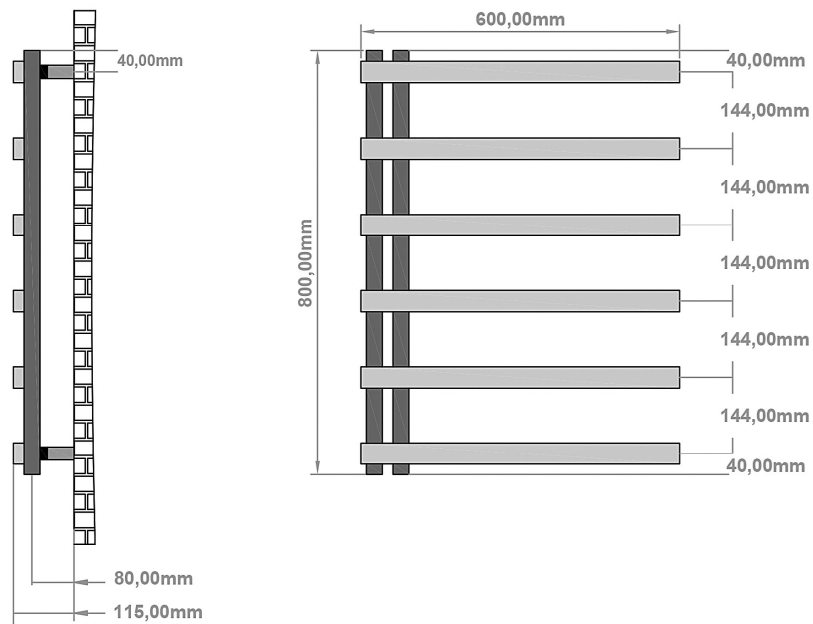

DATASHEET

Image

General Information

Product:	89.1347
Description:	Platani 800 x 600mm Towel Rail
Website Link:	(Click Here)
Product Type:	Towel Rail
Brand:	Eastbrook Company
Colour:	Matt Black
Material:	Mild Steel
Height (mm):	800mm
Width (mm):	600mm
Net Weight (kg):	7.9kg
Product Range:	Platani

Product Specifications

Warranty:	5 Year(s)
Supplied with fixings:	Yes
BTU $\Delta T50^{\circ}\text{C}$:	1038
BTU $\Delta T60^{\circ}\text{C}$:	1328
Watts $\Delta T50^{\circ}\text{C}$:	304
Watts $\Delta T60^{\circ}\text{C}$:	389

Drawing

Platani 800 x 600mm. Technical Drawing

Eastbrook 
Eastbrook Road, Gloucester GL4 3DB
Technical Helpline : 01452 317890
Mon - Fri / 8am - 5pm
Email : technical@eastbrookco.com