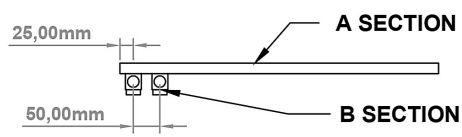

Drawing

Platani 800 x 600mm. Technical Drawing

Eastbrook
Eastbrook Road, Gloucester GL4 3DB
Technical Helpline : 01452 317890
Mon - Fri / 8am - 5pm
Email : technical@eastbrookco.com