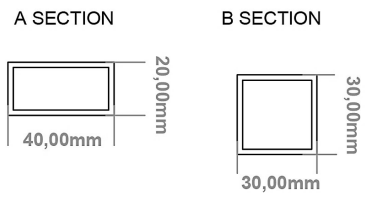

Drawing

Platani 800 x 600mm. Technical Drawing

Eastbrook
Eastbrook Road, Gloucester GL4 3DB
Technical Helpline : 01452 317890
Mon - Fri / 8am - 5pm
Email : technical@eastbrookco.com