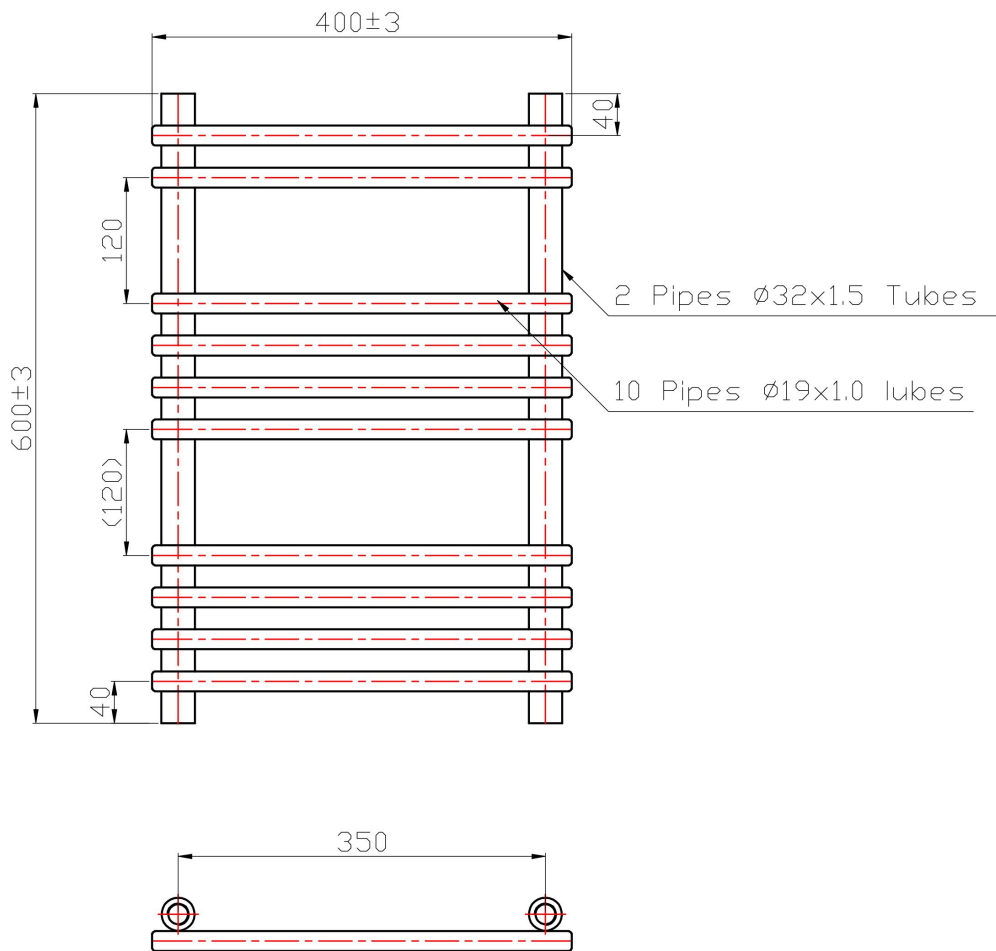

### General Information

Product:	41.0163
Description:	Tube on Tube 600x400
Website Link:	<a href="#">(Click Here)</a>
Product Type:	Towel Rail
Brand:	Eastbrook Company
Colour:	Chrome
Material:	Mild Steel
Height (mm):	600mm
Width (mm):	400mm
Net Weight (kg):	2.85kg
Product Range:	Biava Tube on Tube

## Drawing

### Biava Tube on Tube Towel Rail 600 x 400mm. Technical Drawing

**Eastbrook**   
Eastbrook Road, Gloucester GL4 3DB  
Technical Helpline : 01452 317890  
Mon - Fri / 8am - 5pm  
Email : technical@eastbrookco.com