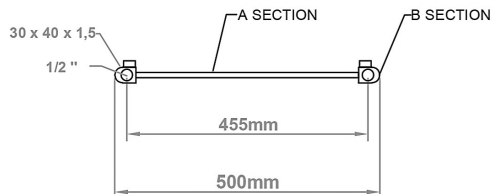

Eastbrook
Eastbrook Road, Gloucester GL4 3DB
Technical Helpline : 01452 317890
Mon - Fri / 8am - 5pm
Email : technical@eastbrookco.com