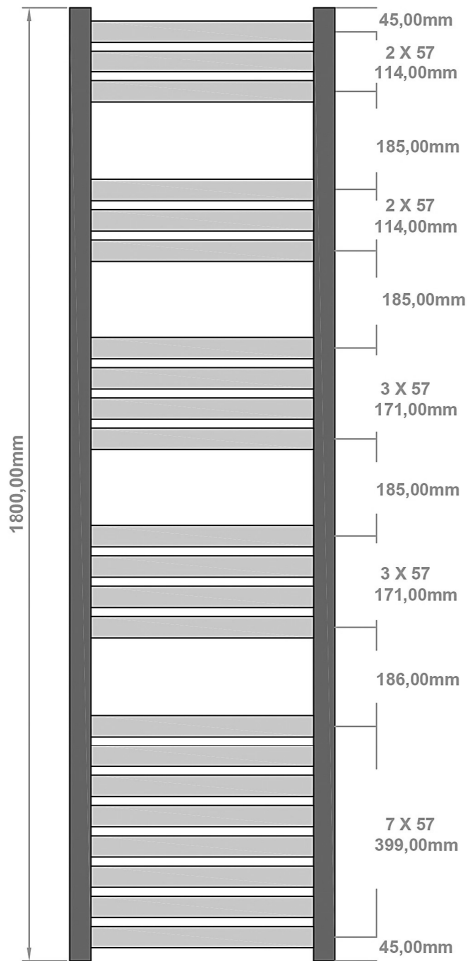

### Image

### General Information

Product:	89.1284
Description:	Defford 1800 x 500mm Towel Rail
Website Link:	<a href="#">(Click Here)</a>
Product Type:	Towel Rail
Brand:	Eastbrook Company
Colour:	Matt Grey
Material:	Mild Steel
Height (mm):	1800mm
Width (mm):	500mm
Net Weight (kg):	15.1kg
Product Range:	Defford

## Drawing

### Defford 1800 x 500mm. Technical Drawing

scale: 1/5

**Eastbrook**   
Eastbrook Road, Gloucester GL4 3DB  
Technical Helpline : 01452 317890  
Mon - Fri / 8am - 5pm  
Email : technical@eastbrookco.com