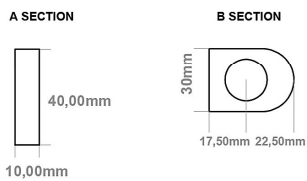

Drawing

Defford 1800 x 500mm. Technical Drawing

scale: 1/5