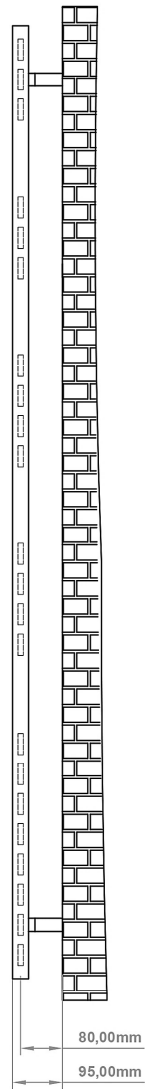

Drawing

Defford 1800 x 500mm. Technical Drawing

scale: 1/5