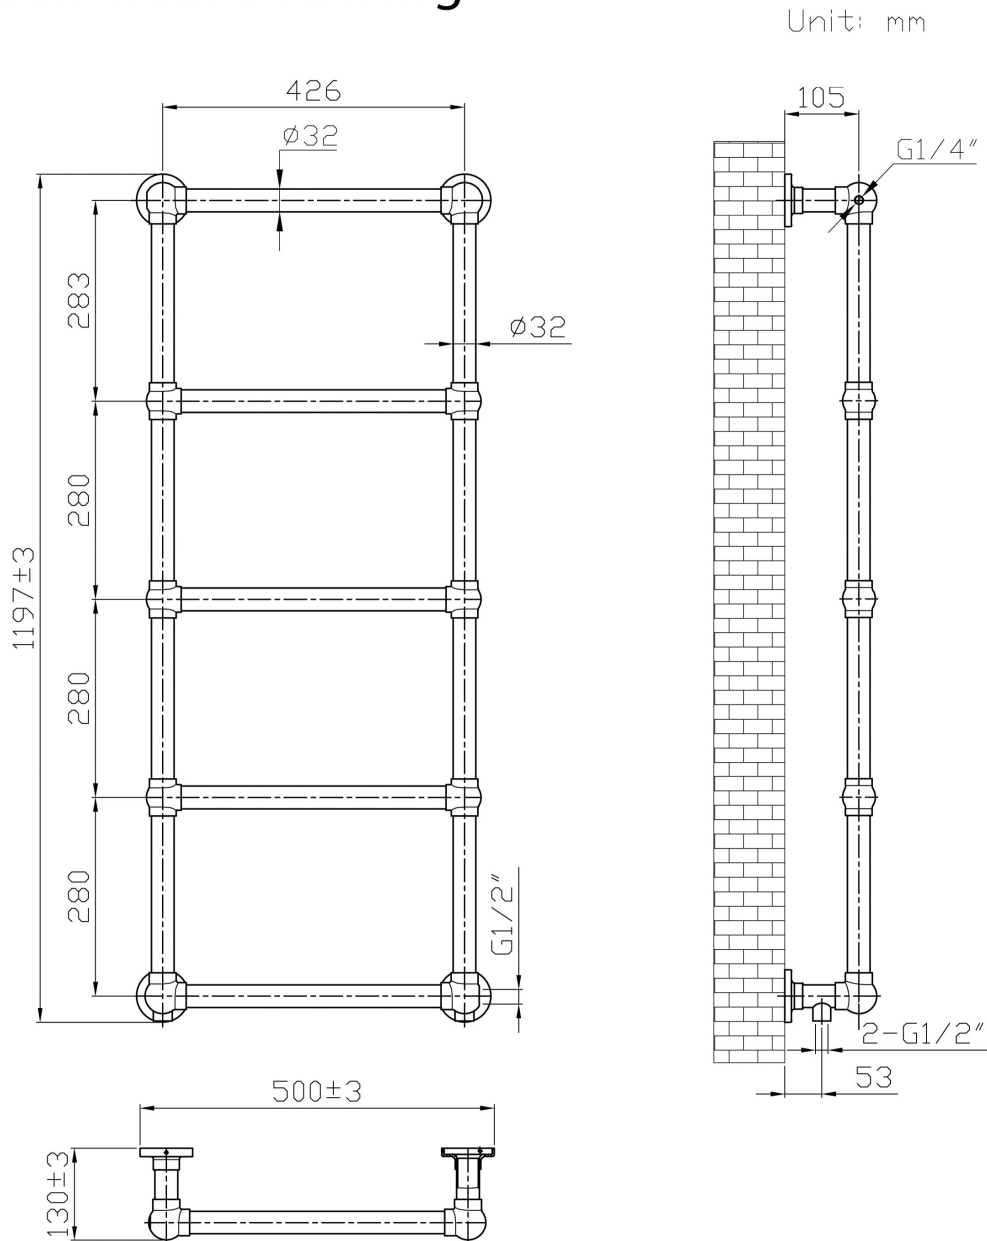

DATASHEET

Image

General Information

Product:	41.0379
Description:	Stour 1195 x 500
Website Link:	(Click Here)
Product Type:	Towel Rail
Brand:	Eastbrook Company
Colour:	Brushed Brass
Material:	Mild Steel
Height (mm):	1195mm
Width (mm):	500mm
Net Weight (kg):	9.5kg
Product Range:	Stour

Product Specifications

Warranty:	5 Year(s)
Supplied with fixings:	Yes
Orientation:	Portrait
BTU $\Delta T50^{\circ}\text{C}$:	558
BTU $\Delta T60^{\circ}\text{C}$:	714
Watts $\Delta T50^{\circ}\text{C}$:	164
Watts $\Delta T60^{\circ}\text{C}$:	209

Drawing

Stour 1195 x 500mm. Technical Drawing

Tappings : 426mm.
Tappings from wall : 53mm.
Distance from wall : 130mm.

This product should be fitted by a fully qualified installer.

Eastbrook 
Eastbrook Road, Gloucester GL4 3DB
Technical Helpline : 01452 317890
Mon - Fri / 8am - 5pm
Email : technical@eastbrookco.com