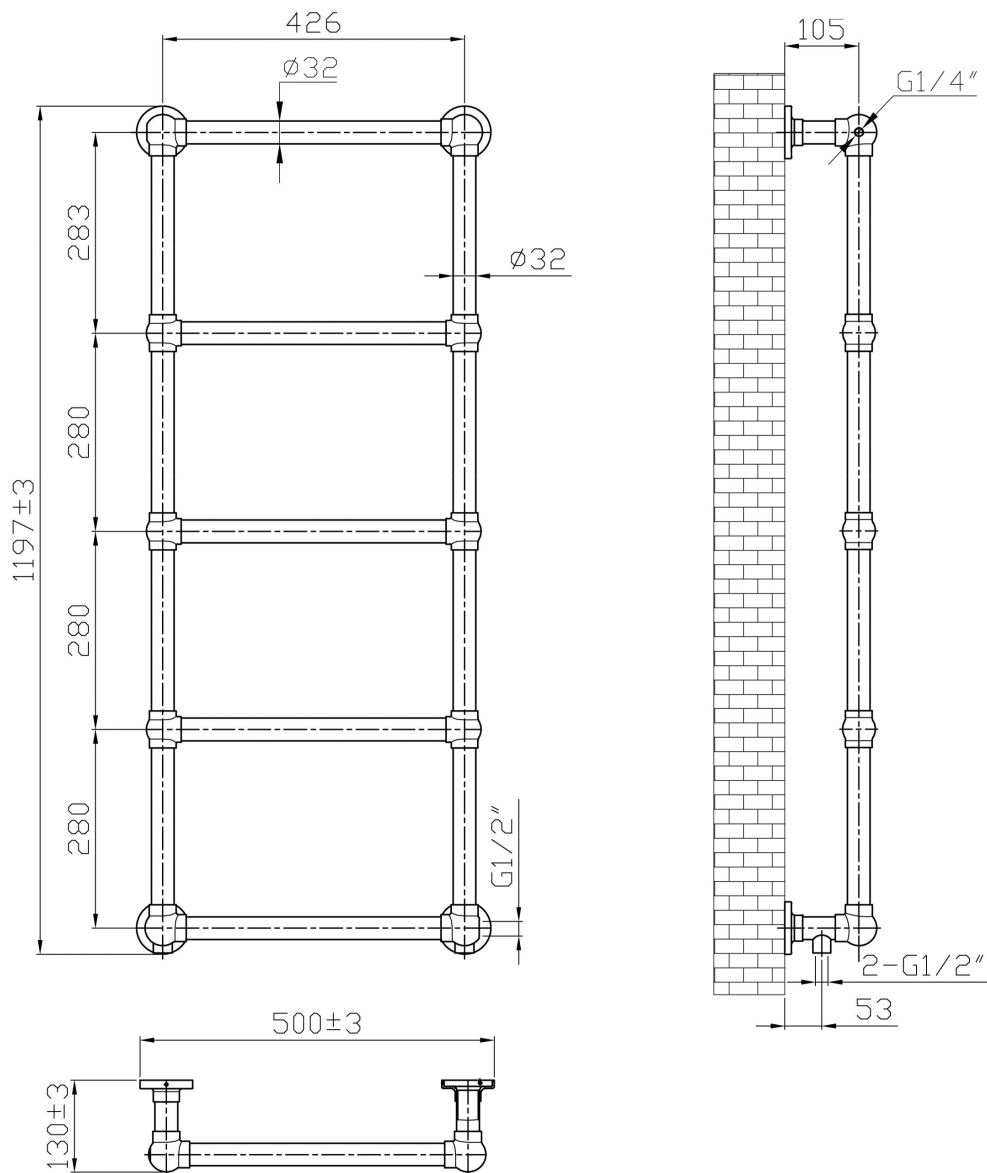

DATASHEET

Image

General Information

Product:	41.1018
Description:	Stour 1195 x 500
Website Link:	(Click Here)
Product Type:	Towel Rail
Brand:	Eastbrook Company
Colour:	Chrome
Material:	Mild Steel
Height (mm):	1195mm
Width (mm):	500mm
Net Weight (kg):	7.94kg
Product Range:	Stour

Product Specifications

Warranty:	5 Year(s)
Supplied with fixings:	Yes
Orientation:	Vertical
BTU $\Delta T50^{\circ}\text{C}$:	558
BTU $\Delta T60^{\circ}\text{C}$:	714
Watts $\Delta T50^{\circ}\text{C}$:	164
Watts $\Delta T60^{\circ}\text{C}$:	209

Drawing

Stour 1195 x 500mm. Technical Drawing

Tappings : 426mm.
Tappings from wall : 53mm.
Distance from wall : 130mm.

This product should be fitted by a fully qualified installer.

Eastbrook 
Eastbrook Road, Gloucester GL4 3DB
Technical Helpline : 01452 317890
Mon - Fri / 8am - 5pm
Email : technical@eastbrookco.com