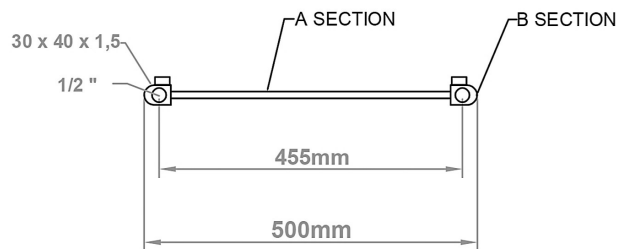

DATASHEET

Image

General Information

Product:	89:1292
Description:	Defford 800 x 500mm Towel Rail
Website Link:	(Click Here)
Product Type:	Towel Rail
Brand:	Eastbrook Company
Colour:	Matt Black
Material:	Mild Steel
Height (mm):	800mm
Width (mm):	500mm
Net Weight (kg):	7.2kg
Product Range:	Defford

Drawing

Defford 800 x 500mm. Technical Drawing

A SECTION

B SECTION

scale: 1/5

Eastbrook 
Eastbrook Road, Gloucester GL4 3DB
Technical Helpline : 01452 317890
Mon - Fri / 8am - 5pm
Email : technical@eastbrookco.com