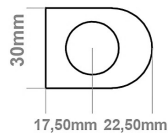

DATASHEET

Image

General Information

Product:	89:1292
Description:	Defford 800 x 500mm Towel Rail
Website Link:	(Click Here)
Product Type:	Towel Rail
Brand:	Eastbrook Company
Colour:	Matt Black
Material:	Mild Steel
Height (mm):	800mm
Width (mm):	500mm
Net Weight (kg):	7.2kg
Product Range:	Defford

Drawing

Defford 800 x 500mm. Technical Drawing

A SECTION

B SECTION

scale: 1/5

Eastbrook 
Eastbrook Road, Gloucester GL4 3DB
Technical Helpline : 01452 317890
Mon - Fri / 8am - 5pm
Email : technical@eastbrookco.com