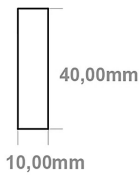

DATASHEET

Image

General Information

Product:	89:1292
Description:	Defford 800 x 500mm Towel Rail
Website Link:	(Click Here)
Product Type:	Towel Rail
Brand:	Eastbrook Company
Colour:	Matt Black
Material:	Mild Steel
Height (mm):	800mm
Width (mm):	500mm
Net Weight (kg):	7.2kg
Product Range:	Defford

Drawing

Defford 800 x 500mm. Technical Drawing

A SECTION

B SECTION

scale: 1/5

Eastbrook 
Eastbrook Road, Gloucester GL4 3DB
Technical Helpline : 01452 317890
Mon - Fri / 8am - 5pm
Email : technical@eastbrookco.com