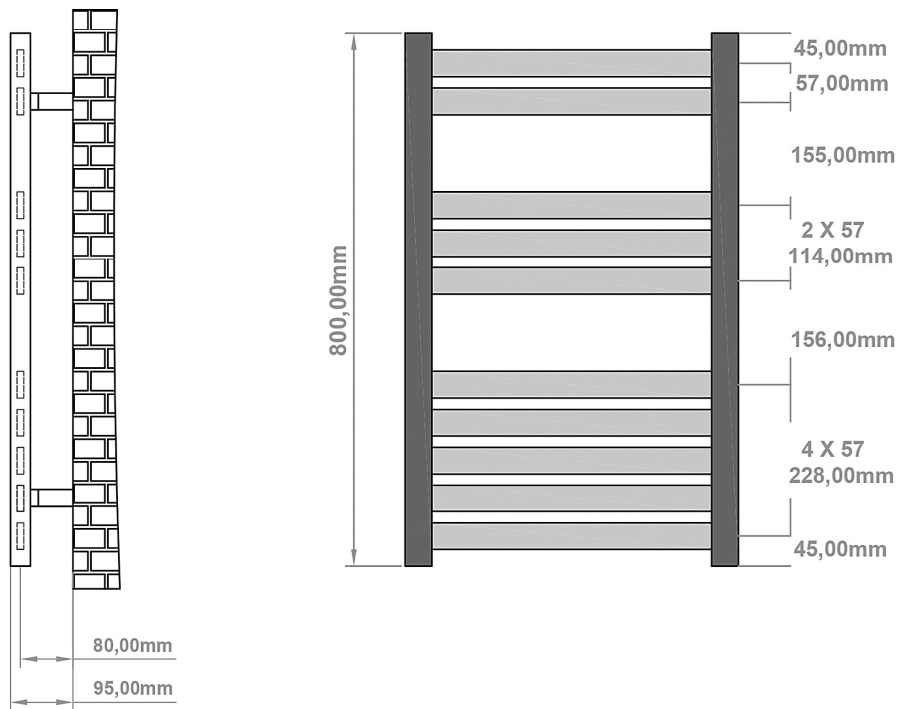

DATASHEET

Image

General Information

Product:	89:1292
Description:	Defford 800 x 500mm Towel Rail
Website Link:	(Click Here)
Product Type:	Towel Rail
Brand:	Eastbrook Company
Colour:	Matt Black
Material:	Mild Steel
Height (mm):	800mm
Width (mm):	500mm
Net Weight (kg):	7.2kg
Product Range:	Defford

Drawing

Defford 800 x 500mm. Technical Drawing

A SECTION

B SECTION

scale: 1/5

Eastbrook 
Eastbrook Road, Gloucester GL4 3DB
Technical Helpline : 01452 317890
Mon - Fri / 8am - 5pm
Email : technical@eastbrookco.com