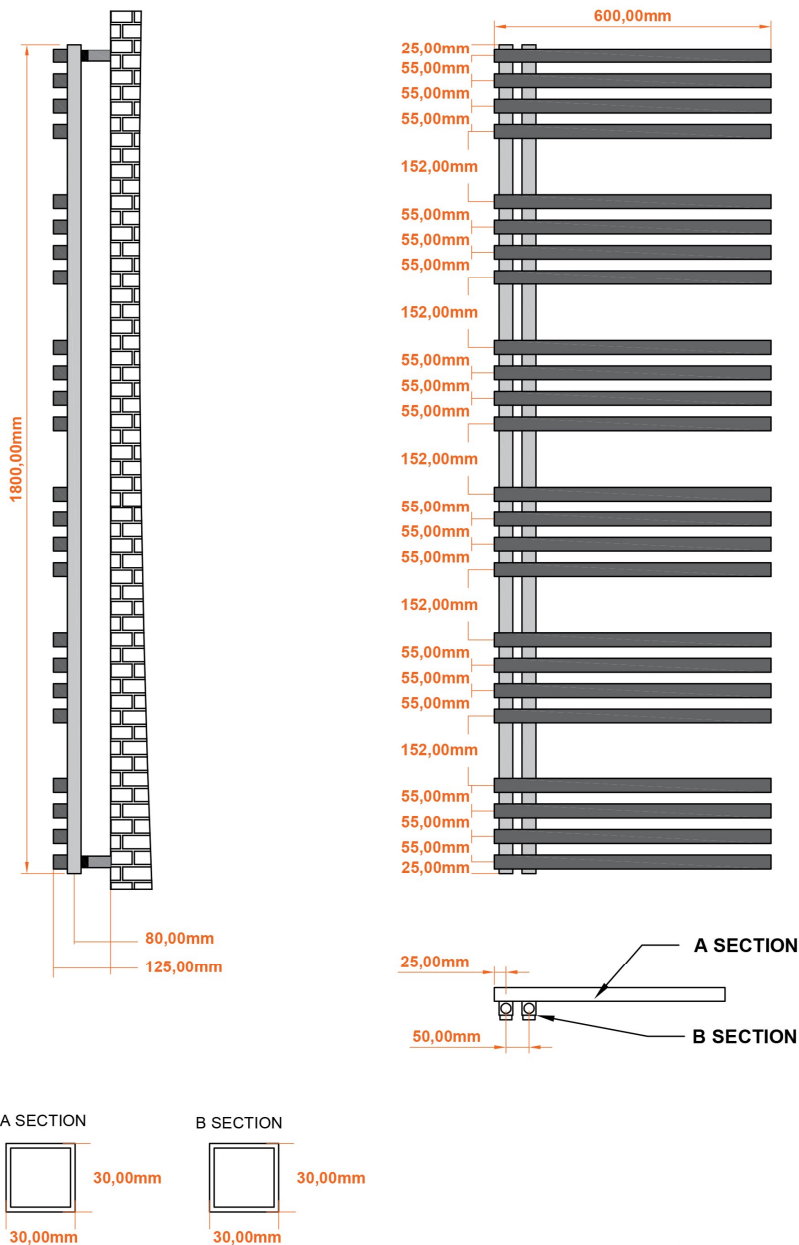

DATASHEET

Image

General Information

Product:	89.1381
Description:	Reinbach 1800 x 600mm Towel Rail
Website Link:	(Click Here)
Product Type:	Towel Rail
Brand:	Eastbrook Company
Colour:	Matt Anthracite
Material:	Mild Steel
Height (mm):	1800mm
Width (mm):	600mm
Net Weight (kg):	24.41kg
Product Range:	Reinbach

Product Specifications

Warranty:	5 Year(s)
Supplied with fixings:	Yes
BTU $\Delta T50^{\circ}\text{C}$:	3138
BTU $\Delta T60^{\circ}\text{C}$:	3956
Watts $\Delta T50^{\circ}\text{C}$:	920
Watts $\Delta T60^{\circ}\text{C}$:	1160

Drawing

Reinbach 1800 x 600mm. Technical Drawing

scale: 1/2

Eastbrook 
Eastbrook Road, Gloucester GL4 3DB
Technical Helpline : 01452 317890
Mon - Fri / 8am - 5pm
Email : technical@eastbrookco.com