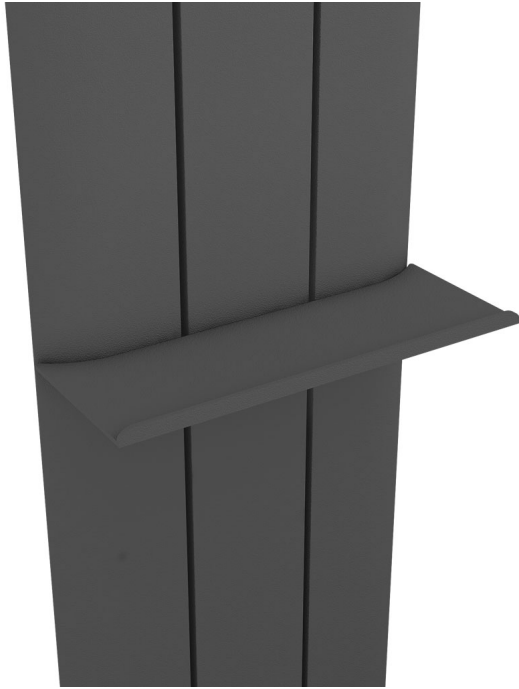

DATASHEET

Image

General Information

Product:	89.0471
Description:	Flat Towel Shelf 280mm Withington/Peretti
Website Link:	(Click Here)
Product Type:	Clearance Towel Shelf
Brand:	Eastbrook Company
Colour:	Matt Anthracite
Material:	Mild Steel
Width (mm):	280mm
Net Weight (kg):	0.45kg
Product Range:	Universal

Product Specifications

Warranty:	1 Year(s)
-----------	-----------

Drawing

Flat Towel Shelf Peretti / Withington 280 / 375 / 470mm. Technical Drawing

Eastbrook 
Eastbrook Road, Gloucester GL4 3DB
Technical Helpline : 01452 317890
Mon - Fri / 8am - 5pm
Email : technical@eastbrookco.com