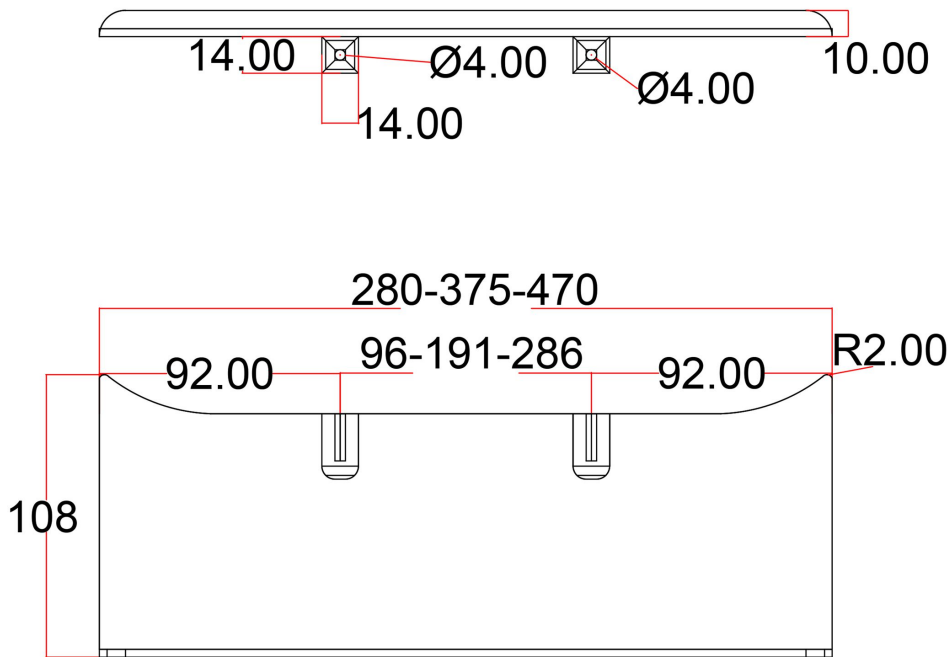

DATASHEET

Image

General Information

Product:	89.0471
Description:	Flat Towel Shelf 280mm Withington/Peretti
Website Link:	(Click Here)
Product Type:	Clearance Towel Shelf
Brand:	Eastbrook Company
Colour:	Matt Anthracite
Material:	Mild Steel
Width (mm):	280mm
Net Weight (kg):	0.45kg
Product Range:	Universal

Product Specifications

Warranty:	1 Year(s)
-----------	-----------

Drawing

Flat Towel Shelf Peretti / Withington 280 / 375 / 470mm. Technical Drawing

Eastbrook 
Eastbrook Road, Gloucester GL4 3DB
Technical Helpline : 01452 317890
Mon - Fri / 8am - 5pm
Email : technical@eastbrookco.com