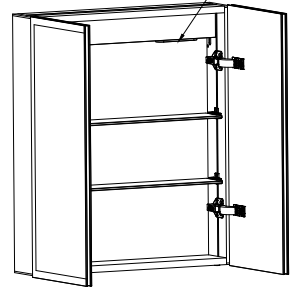

DATASHEET

Image

General Information

Product:	40.1023
Description:	Cassio 600x700mm 2 door LED mirror
Website Link:	(Click Here)
Product Type:	Mirrored Cabinet
Brand:	Eastbrook Company
Colour:	White
Material:	Glass/Wood
Height (mm):	700mm
Width (mm):	600mm
Length (mm):	135mm
Net Weight (kg):	11kg
Product Range:	Cassio

Product Specifications

Warranty:	2 Year(s)
Shape:	Rectangular
Supplied with fixings:	Yes
Mounting:	Wall
Orientation:	Horizontal

Drawing

Critical Dimension	Perspective drawing	Tolerance grade not noted	Basic size	$0 < a \leq 120(4.72")$	$120(4.72") < a$	Note the Angle tolerance
Most important dimensions	I		Tol Value	$\pm 1.27(0.05")$	$\pm 2.54(0.1")$	$\pm 1^\circ$

Shower socket with 2USB port

40. 1023