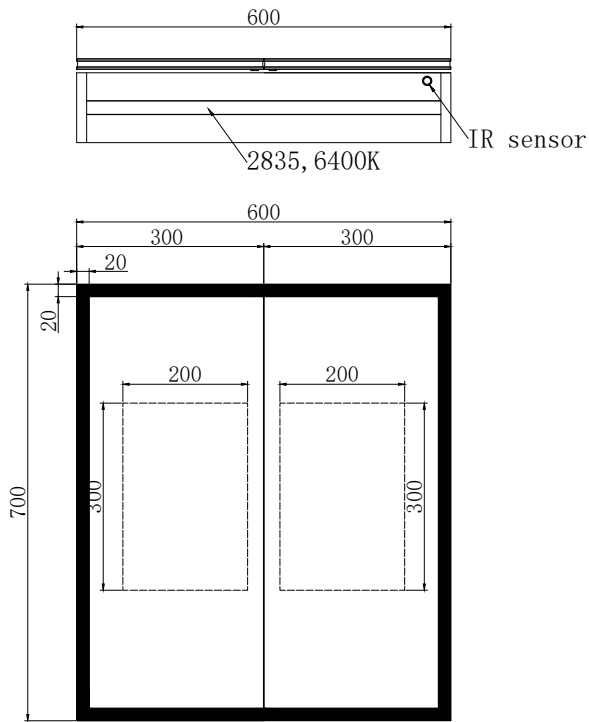

DATASHEET

Image

General Information

Product:	40.1023
Description:	Cassio 600x700mm 2 door LED mirror
Website Link:	(Click Here)
Product Type:	Mirrored Cabinet
Brand:	Eastbrook Company
Colour:	White
Material:	Glass/Wood
Height (mm):	700mm
Width (mm):	600mm
Length (mm):	135mm
Net Weight (kg):	11kg
Product Range:	Cassio

Product Specifications

Warranty:	2 Year(s)
Shape:	Rectangular
Supplied with fixings:	Yes
Mounting:	Wall
Orientation:	Horizontal

Drawing

Critical Dimension	Perspective drawing	Tolerance grade not noted	Basic size	$0 < a \leq 120(4.72")$	$120(4.72") < a$	Note the Angle tolerance
Most important dimensions	I		Tol Value	$\pm 1.27(0.05")$	$\pm 2.54(0.1")$	$\pm 1^\circ$

Shower socket with 2USB port

40. 1023