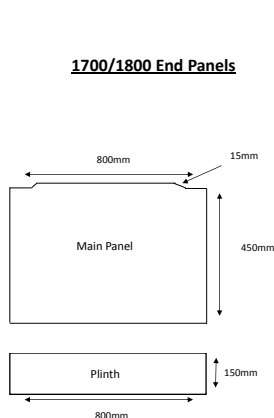

DATASHEET

Image

General Information

Product:	34.3113
Description:	Diamante 800 End Panel
Product Type:	Bath Panel
Brand:	Eastbrook Company
Colour:	Grey
Material:	Ply & MDF
Height (mm):	450mm
Width (mm):	15mm
Length (mm):	800mm
Net Weight (kg) (kg):	12kg
Product Range:	Diamante

Product Specifications

Warranty:	1 Year(s)
Shape:	Straight

Drawing