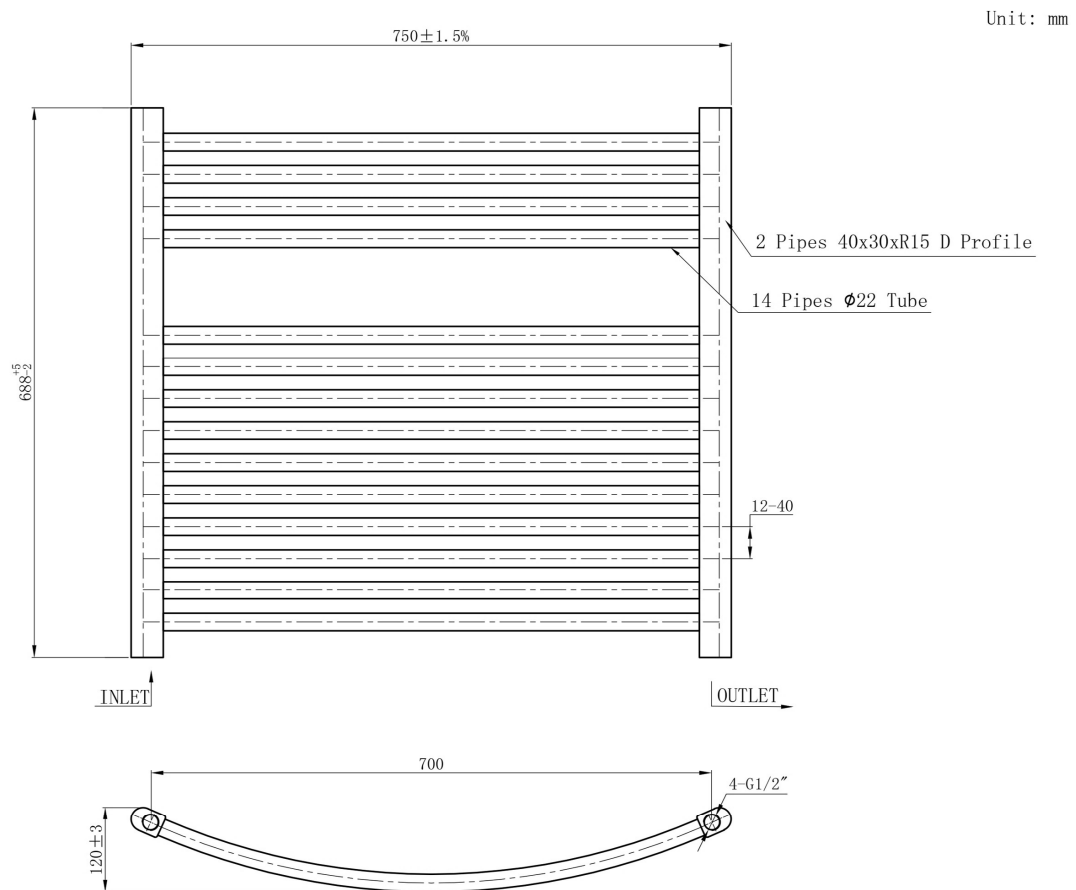

DATASHEET

Image

General Information

Product:	41.0291
Description:	Curved Biava Multirail 688 x 750
Website Link:	(Click Here)
Product Type:	Towel Rail
Brand:	Eastbrook Company
Colour:	Chrome
Material:	Mild Steel
Height (mm):	688mm
Width (mm):	750mm
Net Weight (kg):	7.09kg
Product Range:	Biava Multirail

Product Specifications

Warranty:	5 Year(s)
Supplied with fixings:	Yes
BTU $\Delta T50^{\circ}\text{C}$:	1122
BTU $\Delta T60^{\circ}\text{C}$:	1436
Watts $\Delta T50^{\circ}\text{C}$:	329
Watts $\Delta T60^{\circ}\text{C}$:	421

Drawing

Biava Multirail Curved 688 x 750mm. Technical Drawing

Eastbrook 
Eastbrook Road, Gloucester GL4 3DB
Technical Helpline : 01452 317890
Mon - Fri / 8am - 5pm
Email : technical@eastbrookco.com