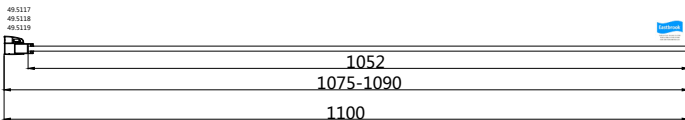

DATASHEET

Image

Drawing

General Information

Product:	49.5119
Description:	Vantage 2000 8mm fluted glass walkin panel 1100 x 2000
Website Link:	(Click Here)
Product Type:	Walk-In Panel
Brand:	Eastbrook Company
Colour:	Brushed Brass
Material:	Tempered Glass
Height (mm):	2000mm
Width (mm):	1100mm
Length (mm):	80mm
Net Weight (kg) (kg):	36.3kg
Product Range:	Vantage 2000

Product Specifications

Warranty:	10 Year(s)
Easy Clean glass:	Yes
Finish:	Fluted
Frameless:	Yes
Glass Thickness (mm):	8mm
Glass type:	Fluted Glass
Waste Included:	No
Adjustment (mm):	1075-1090mm