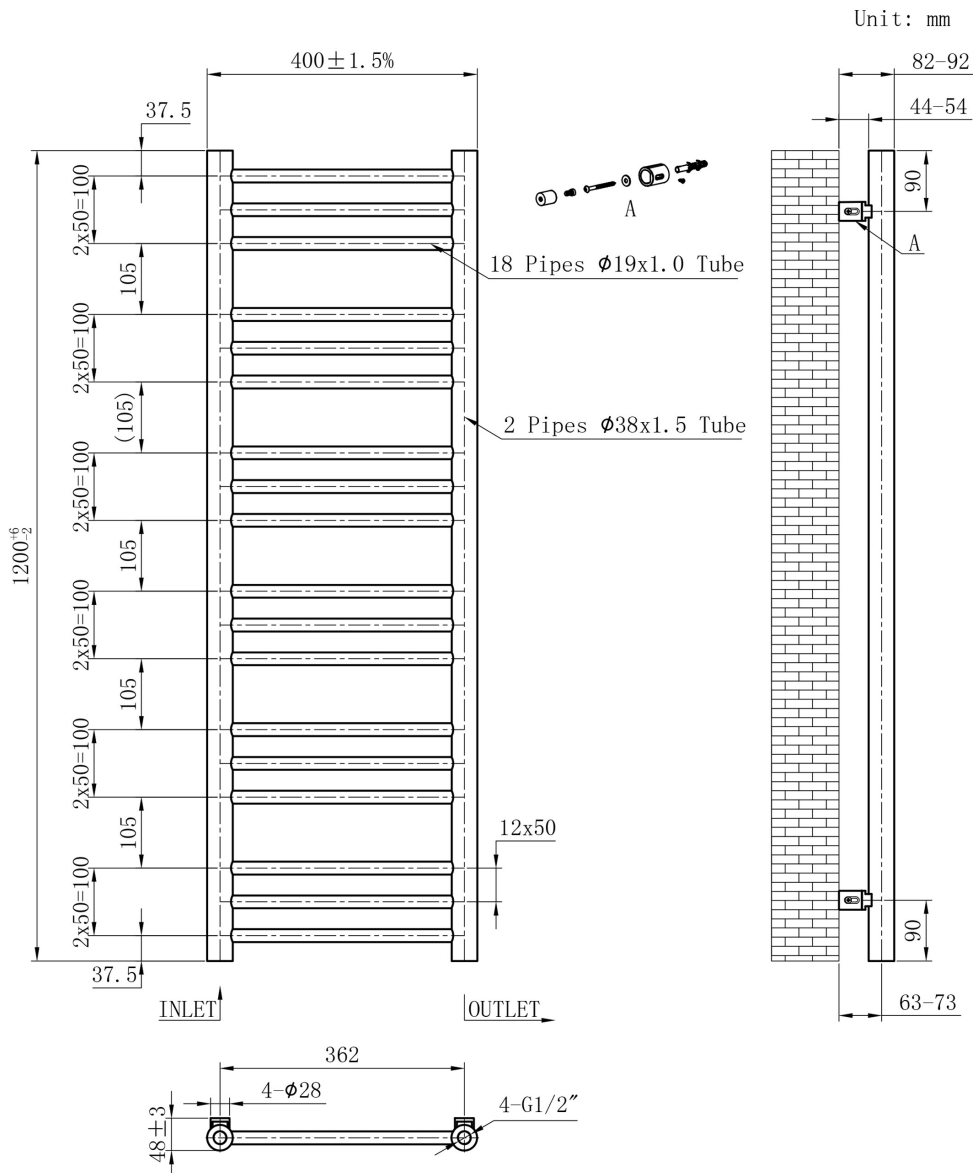

DATASHEET

Image

General Information

Product:	41.0146
Description:	Biava Round 1200x400
Website Link:	(Click Here)
Product Type:	Towel Rail
Brand:	Eastbrook Company
Colour:	Chrome
Material:	Mild Steel
Height (mm):	1200mm
Width (mm):	400mm
Net Weight (kg):	6.14kg
Product Range:	Biava Round

Drawing

Biava Round Towel Rail 1200 x 400mm. Technical Drawing

Eastbrook 
Eastbrook Road, Gloucester GL4 3DB
Technical Helpline : 01452 317890
Mon - Fri / 8am - 5pm
Email : technical@eastbrookco.com