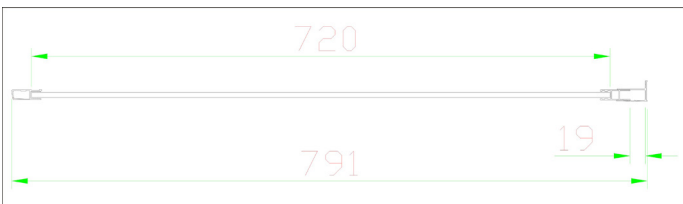

DATASHEET

Image

Drawing

General Information

Product:	58.493
Description:	Volente 800 side panel
Product Type:	Side Panel
Brand:	Eastbrook Company
Colour:	Matt Black
Material:	Tempered Glass
Height (mm):	1850mm
Width (mm):	800mm
Length (mm):	43mm
Net Weight (kg) (kg):	23kg
Product Range:	Volente

Product Specifications

Warranty:	10 Year(s)
Easy Clean glass:	Yes
Finish:	Matt
Frameless:	No
Glass Thickness (mm):	6mm
Glass type:	Clear Glass
Waste Included:	No
Adjustment (mm):	772-790mm