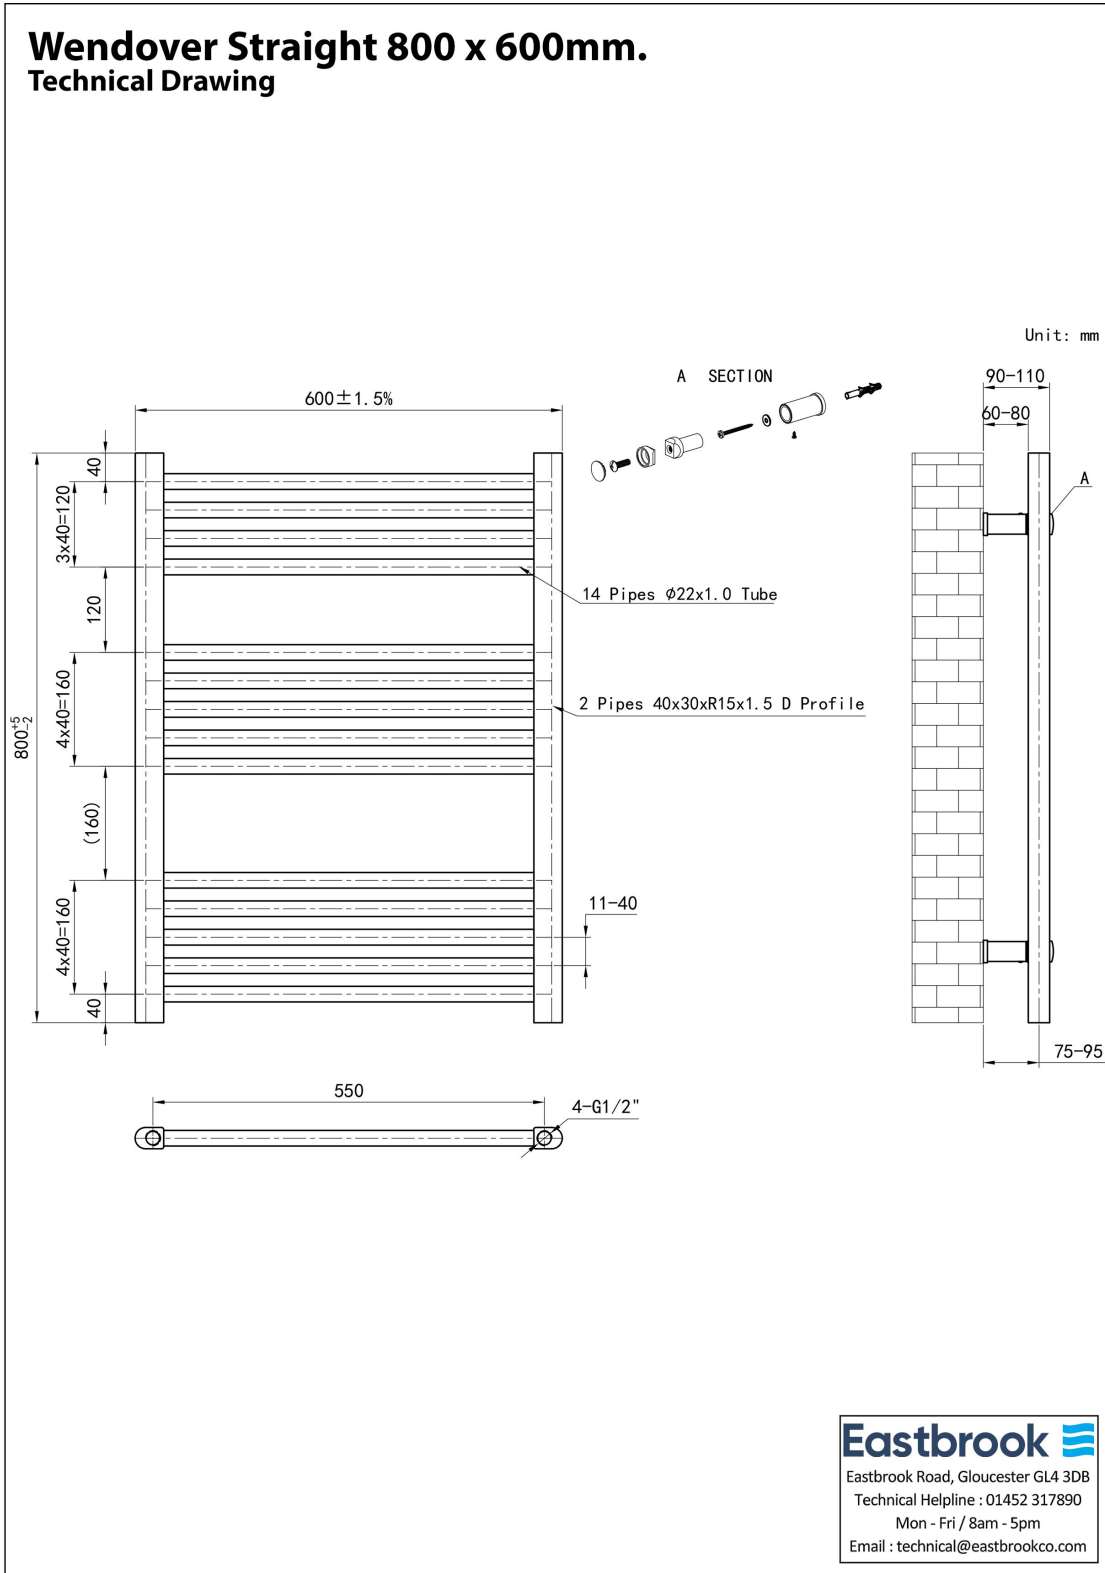

DATASHEET

Image

General Information

Product:	41.0671
Description:	Wendover Straight Multirail 800 x 600
Website Link:	(Click Here)
Product Type:	Towel Rail
Brand:	Eastbrook Company
Colour:	Matt Black
Material:	Mild Steel
Height (mm):	800mm
Width (mm):	600mm
Net Weight (kg):	6.66kg
Product Range:	Wendover

Product Specifications

Warranty:	5 Year(s)
Supplied with fixings:	Yes
Orientation:	Vertical
BTU $\Delta T50^{\circ}\text{C}$:	1218
BTU $\Delta T60^{\circ}\text{C}$:	1559
Watts $\Delta T50^{\circ}\text{C}$:	357
Watts $\Delta T60^{\circ}\text{C}$:	457

Drawing

Wendover Straight 800 x 600mm. Technical Drawing

Eastbrook 
Eastbrook Road, Gloucester GL4 3DB
Technical Helpline : 01452 317890
Mon - Fri / 8am - 5pm
Email : technical@eastbrookco.com