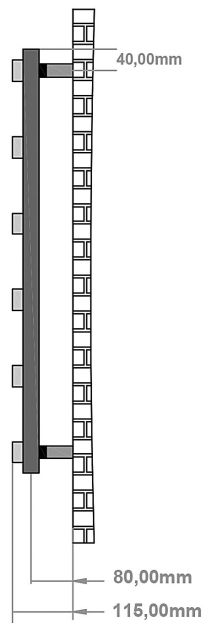

DATASHEET

Image

General Information

Product:	89.1346
Description:	Platani 800 x 500mm Towel Rail
Website Link:	(Click Here)
Product Type:	Towel Rail
Brand:	Eastbrook Company
Colour:	Matt Black
Material:	Mild Steel
Height (mm):	800mm
Width (mm):	500mm
Net Weight (kg):	5.6kg
Product Range:	Platani

Product Specifications

Warranty:	5 Year(s)
Supplied with fixings:	Yes
BTU $\Delta T50^{\circ}\text{C}$:	904
BTU $\Delta T60^{\circ}\text{C}$:	1157
Watts $\Delta T50^{\circ}\text{C}$:	265
Watts $\Delta T60^{\circ}\text{C}$:	339

Drawing

Platani 800 x 500mm. Technical Drawing

A SECTION

B SECTION

Eastbrook 
Eastbrook Road, Gloucester GL4 3DB
Technical Helpline : 01452 317890
Mon - Fri / 8am - 5pm
Email : technical@eastbrookco.com