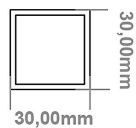

DATASHEET

Image

General Information

Product:	89.1346
Description:	Platani 800 x 500mm Towel Rail
Website Link:	(Click Here)
Product Type:	Towel Rail
Brand:	Eastbrook Company
Colour:	Matt Black
Material:	Mild Steel
Height (mm):	800mm
Width (mm):	500mm
Net Weight (kg):	5.6kg
Product Range:	Platani

Drawing

Platani 800 x 500mm. Technical Drawing

A SECTION

B SECTION

Eastbrook 
Eastbrook Road, Gloucester GL4 3DB
Technical Helpline : 01452 317890
Mon - Fri / 8am - 5pm
Email : technical@eastbrookco.com