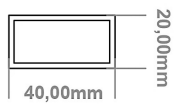

Drawing

Platani 800 x 500mm. Technical Drawing

A SECTION

Eastbrook
Eastbrook Road, Gloucester GL4 3DB
Technical Helpline : 01452 317890
Mon - Fri / 8am - 5pm
Email : technical@eastbrookco.com