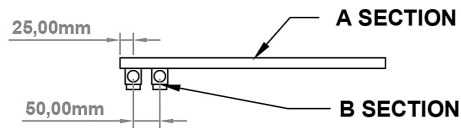

DATASHEET

Image

General Information

Product:	89.1346
Description:	Platani 800 x 500mm Towel Rail
Website Link:	(Click Here)
Product Type:	Towel Rail
Brand:	Eastbrook Company
Colour:	Matt Black
Material:	Mild Steel
Height (mm):	800mm
Width (mm):	500mm
Net Weight (kg):	5.6kg
Product Range:	Platani

Product Specifications

Warranty:	5 Year(s)
Supplied with fixings:	Yes
BTU $\Delta T50^{\circ}\text{C}$:	904
BTU $\Delta T60^{\circ}\text{C}$:	1157
Watts $\Delta T50^{\circ}\text{C}$:	265
Watts $\Delta T60^{\circ}\text{C}$:	339

Drawing

Platani 800 x 500mm. Technical Drawing

Eastbrook
Eastbrook Road, Gloucester GL4 3DB
Technical Helpline : 01452 317890
Mon - Fri / 8am - 5pm
Email : technical@eastbrookco.com