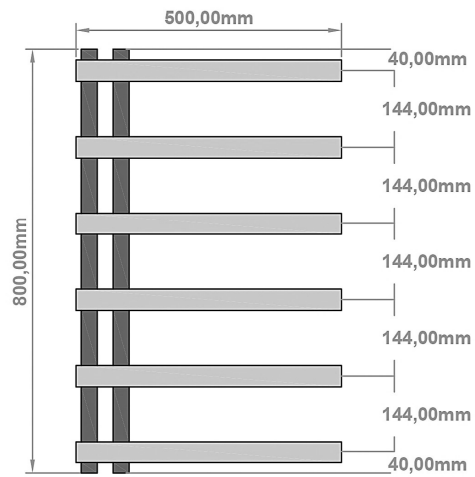

DATASHEET

Image

General Information

Product:	89.1346
Description:	Platani 800 x 500mm Towel Rail
Website Link:	(Click Here)
Product Type:	Towel Rail
Brand:	Eastbrook Company
Colour:	Matt Black
Material:	Mild Steel
Height (mm):	800mm
Width (mm):	500mm
Net Weight (kg):	5.6kg
Product Range:	Platani

Product Specifications

Warranty:	5 Year(s)
Supplied with fixings:	Yes
BTU $\Delta T50^{\circ}\text{C}$:	904
BTU $\Delta T60^{\circ}\text{C}$:	1157
Watts $\Delta T50^{\circ}\text{C}$:	265
Watts $\Delta T60^{\circ}\text{C}$:	339

Drawing

Platani 800 x 500mm. Technical Drawing

A SECTION

B SECTION

Eastbrook 
Eastbrook Road, Gloucester GL4 3DB
Technical Helpline : 01452 317890
Mon - Fri / 8am - 5pm
Email : technical@eastbrookco.com