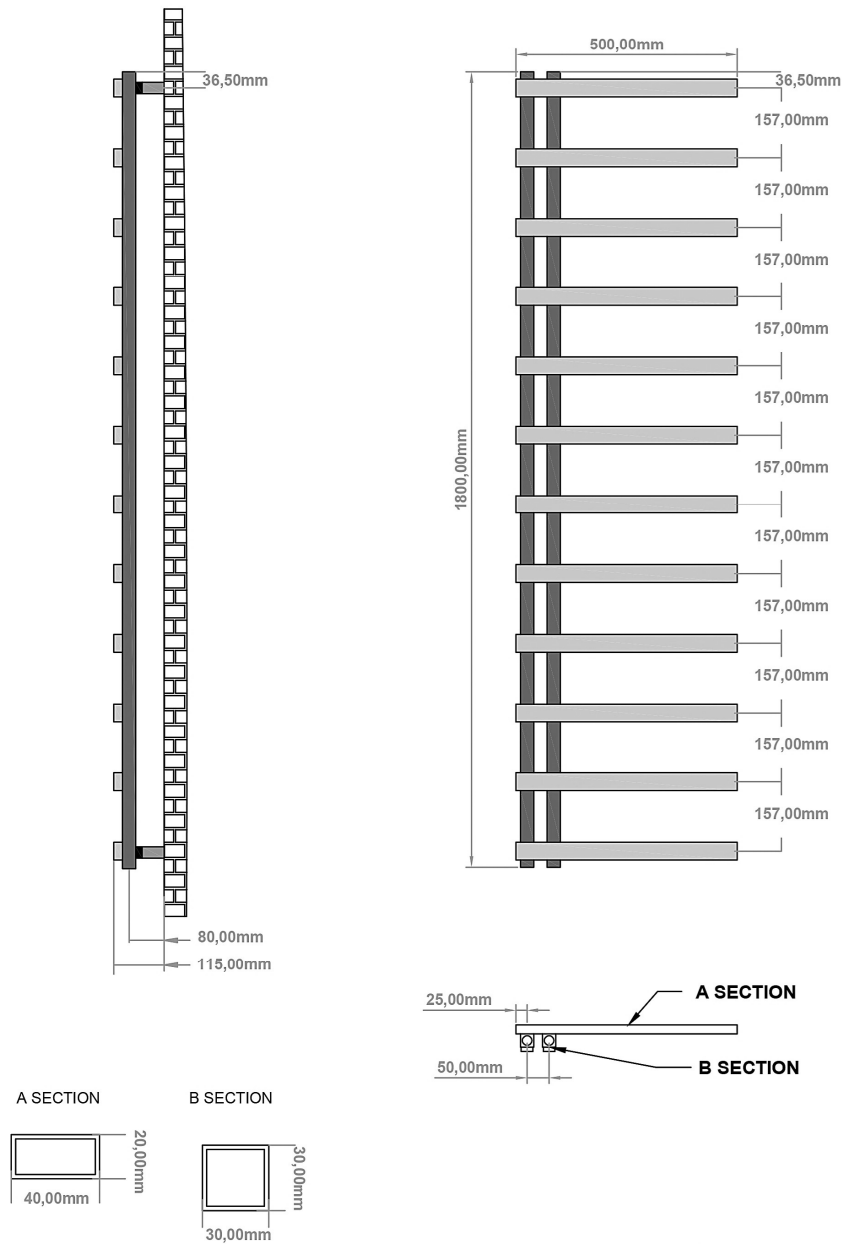

DATASHEET

Image

General Information

Product:	89.1356
Description:	Platani 1800 x 500mm Towel Rail
Website Link:	(Click Here)
Product Type:	Towel Rail
Brand:	Eastbrook Company
Colour:	Chrome
Material:	Mild Steel
Height (mm):	1800mm
Width (mm):	500mm
Net Weight (kg):	10.96kg
Product Range:	Platani

Product Specifications

Warranty:	5 Year(s)
Supplied with fixings:	Yes
BTU $\Delta T50^{\circ}\text{C}$:	1221
BTU $\Delta T60^{\circ}\text{C}$:	1538
Watts $\Delta T50^{\circ}\text{C}$:	358
Watts $\Delta T60^{\circ}\text{C}$:	451

Drawing

Platani 1800 x 500mm. Technical Drawing

Eastbrook 
Eastbrook Road, Gloucester GL4 3DB
Technical Helpline : 01452 317890
Mon - Fri / 8am - 5pm
Email : technical@eastbrookco.com